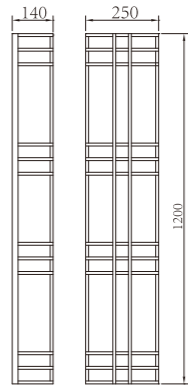

WD-B035

Material:

- The whole lamp is aluminum/stainless steel.
- The diffuser is high-grade marble proof/PMMA
- All fasteners screws,nuts are 304 stainless steel (exposed)

Craftwork:

- Anti ultraviolet radiation outdoor polyester powder
- Anti corrosion,anti acid and alkali

Light:

SMD LED T5
19w/24w/29w   **2x14w/2x21w/2x28w**
                                 3x21w/3x28w

Color:

- Matt black
- Light matt grey
- Deep matt grey
- Matt coffee

AC 220V/50Hz **IP55** +65°C / -20°C

Material:

- The whole lamp is aluminum/stainless steel.
- The diffuser is high-grade marble proof/PMMA.
- All fasteners screws,nuts are 304 stainless steel (exposed)

Craftwork:

- Anti ultraviolet radiation outdoor polyester powder
- Anti corrosion,anti acid and alkali

Light:

SMD LED T5
19w/24w/29w   **2x14w/2x21w/2x28w**
                                 3x21w/3x28w

Color:

- Matt black
- Light matt grey
- Deep matt grey
- Matt coffee

AC 220V/50Hz **IP55** +65°C / -20°C