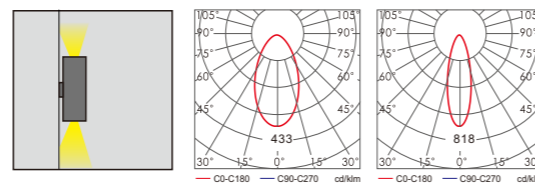

Light:

- LED Module
5w/10w/15w
2x5w/2x10w/2x15w
- COB LED
5w/10w
2x5w/2x10w

Color:

- Matt black
- Light matt grey
- Deep matt grey
- Matt coffee

WD-B183

WD-B185

Material:

- The whole lamp is all aluminum products
- The diffuser is tempered glass
- All fasteners screws,nuts are 304 stainless steel (exposed)