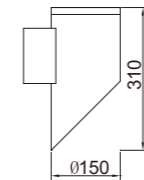

- LED Module
  6w/12w
- COB LED
  5w/10w

*Optional beam angle

Material:

- The whole lamp is all aluminum products
- The diffuser is tempered glass
- All fasteners screws,nuts are 304 stainless steel (exposed)

Craftwork:

- Anti ultraviolet radiation outdoor polyester powder
- Anti corrosion,anti acid and alkali

Light:

- LED Module
  6w/12w/18w
  2x6w/2x9w/2x12w
- COB LED
  5w/10w/20w
  2x5w/2x10w/2x20w

Color:

- Matt black
- Light matt grey
- Deep matt grey
- Matt coffee

WD-B210

Material:

- The whole lamp is all aluminum products
- The diffuser is tempered glass
- All fasteners screws,nuts are 304 stainless steel (exposed)

Craftwork:

- Anti ultraviolet radiation outdoor polyester powder
- Anti corrosion,anti acid and alkali

Light:

- LED Module
  5w/10w/15w
  2x5w/2x10w/2x15w
- COB LED
  5w/10w
  2x5w/2x10w

Color:

- Matt black
- Light matt grey
- Deep matt grey
- Matt coffee