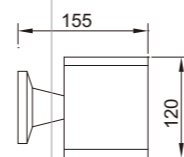

- LED Module
  6w/12w
- COB LED
  5w/10w

*Optional beam angle

Material:

- The whole lamp is all aluminum products
- The diffuser is tempered glass
- All fasteners screws,nuts are 304 stainless steel (exposed)

Craftwork:

- Anti ultraviolet radiation outdoor polyester powder
- Anti corrosion,anti acid and alkali

Light:

- LED Module
  6w/12w/18w
  2x6w/2x9w/2x12w
- COB LED
  5w/10w/20w
  2x5w/2x10w/2x20w

Color:

- Matt black
- Light matt grey
- Deep matt grey
- Matt coffee

WD-B209

Material:

- The whole lamp is all aluminum products
- The diffuser is tempered glass
- All fasteners screws,nuts are 304 stainless steel (exposed)

Craftwork:

- Anti ultraviolet radiation outdoor polyester powder
- Anti corrosion,anti acid and alkali

Light:

- LED Module
  5w/10w/15w
  2x5w/2x10w/2x15w
- COB LED
  5w/10w
  2x5w/2x10w

Color:

- Matt black
- Light matt grey
- Deep matt grey
- Matt coffee