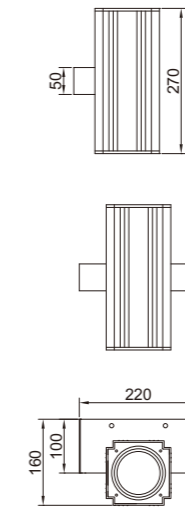

Material:

- The whole lamp is all aluminum products
- The diffuser is tempered glass
- All fasteners screws,nuts are 304 stainless steel (exposed)

Craftwork:

- Anti ultraviolet radiation outdoor polyester powder
- Anti corrosion,anti acid and alkali

Light:

LED Module COB LED
6w/12w/18w 5w/10w/15w
2x6w/2x12w/2x18w 2x5w/2x10w/2x15w