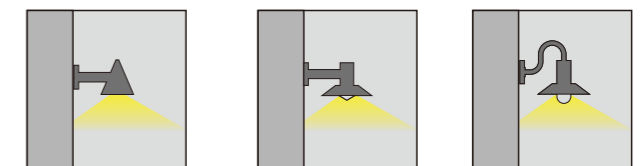

WD-B229-A

Light source:

 LED Module
3w/6w/9w

Light source:

 LED Module
3w/6w/9w

WD-B231

Material:

- The whole lamp is aluminum/Copper/stainless steel
- The diffuser is tempered glass/PMMA/PC
- All fasteners screws,nuts are 304 stainless steel (exposed)