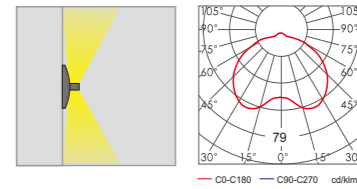

Light:

LED Module CFL E27
4w/8w/12w 9w~18w

Color:

- Matt black
- Light matt grey
- Deep matt grey
- Matt coffee

AC 220V/50Hz IP55 +65°C -20°C CE CCC

WD-B116

Material:

- The whole lamp is all aluminum products
- The diffuser is tempered glass
- All fasteners screws,nuts are 304 stainless steel (exposed)