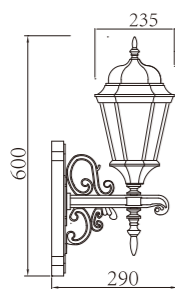

WD-B322

Material:

- The whole lamp is all aluminum products
- The diffuser is tempered glass
- All fasteners screws,nuts are 304 stainless steel (exposed)

Craftwork:

- Anti ultraviolet radiation outdoor polyester powder
- Anti corrosion,anti acid and alkali

Light:

- LED ball lamps E27   • CFL E27
- 9w~16w   • 16w~23w

Color:

- Matt black   • Light matt grey   • Deep matt grey
- Matt coffee

AC 220V/50Hz IP55 +65°C -20°C CE CCC

Wall Light

Material:

- The whole lamp is all aluminum products
- The diffuser is tempered glass
- All fasteners screws,nuts are 304 stainless steel (exposed)

Craftwork:

- Anti ultraviolet radiation outdoor polyester powder
- Anti corrosion,anti acid and alkali

Light:

- LED ball lamps E27   • CFL E27
- 9w~16w   • 16w~23w

Color:

- Matt black   • Light matt grey   • Deep matt grey
- Matt coffee

AC 220V/50Hz IP55 +65°C -20°C CE CCC