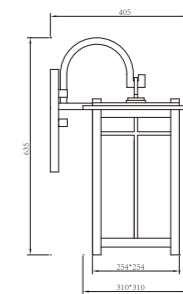

Material:

- The whole lamp is aluminum & stainless steel.
- The diffuser is tempered glass.
- All fasteners screws, nuts are 304 stainless steel (exposed)

Craftwork:

- Anti ultraviolet radiation outdoor polyester powder
- Anti corrosion, anti acid and alkali

Light:

LED Module CFL E27
5w/10w/15w 18w~23w

Color:

Matt black Light matt grey Deep matt grey

Matt coffee

AC 220V/50Hz IP55 +65°C -20°C CE CCC

Material:

- The whole lamp is aluminum & stainless steel.
- The diffuser is tempered glass/high-grade scagliola.
- All fasteners screws, nuts are 304 stainless steel (exposed)

Craftwork:

- Anti ultraviolet radiation outdoor polyester powder
- Anti corrosion, anti acid and alkali

Light:

LED Module CFL E27 LED ball lamps E27
5w/10w/15w 18w~23w 9w~16w

Color:

Matt black Light matt grey Deep matt grey

Matt coffee

AC 220V/50Hz IP55 +65°C -20°C CE CCC