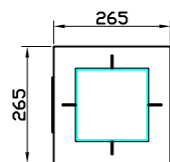

Material:

- The whole lamp is aluminum & stainless steel.
- The diffuser is tempered glass.
- All fasteners screws, nuts are 304 stainless steel (exposed)

Craftwork:

- Anti ultraviolet radiation outdoor polyester powder
- Anti corrosion, anti acid and alkali

Light:

LED Module CFL E27
5w/10w/15w 18w~23w

Color:

Matt black Light matt grey Deep matt grey

Matt coffee

AC 220V/50Hz IP55 +65°C -20°C CE CCC