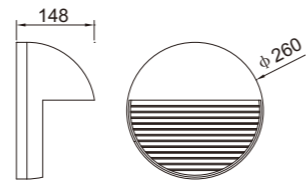

Material:

- The whole lamp is aluminum/stainless steel products
- The diffuser is tempered glass
- All fasteners screws,nuts are 304 stainless steel (exposed)

Craftwork:

- Anti ultraviolet radiation outdoor polyester powder
- Anti corrosion,anti acid and alkali

Light:

LED Module CFL E27
5w/10w/12w 9w~16w

Color:

- Matt black
- Light matt grey
- Deep matt grey
- Matt coffee

AC 220V/50Hz IP55 +65°C -20°C CE