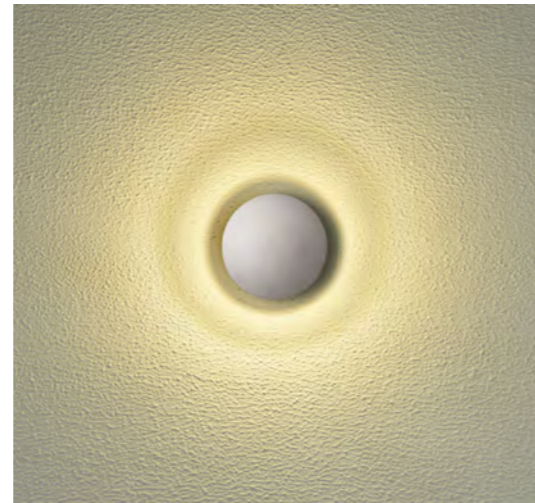

Wall Light

Material:

- The whole lamp is all aluminum products
- The diffuser is PMMA
- All fasteners screws,nuts are 304 stainless steel (exposed)

Craftwork:

- Anti ultraviolet radiation outdoor polyester powder
- Anti corrosion,anti acid and alkali

Light:

LED Module

6w