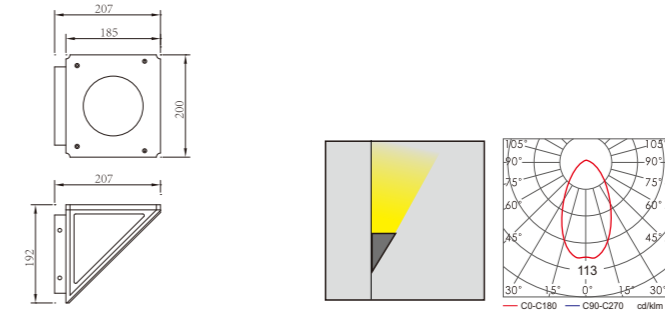

Material:

- The whole lamp is all aluminum products
- The diffuser is tempered glass
- All fasteners screws,nuts are 304 stainless steel (exposed)

Craftwork:

- Anti ultraviolet radiation outdoor polyester powder
- Anti corrosion,anti acid and alkali

Light:

- LED Module
- CFL E27
- 4w/8w/12w
- 7w~13w

Color:

- Matt black
- Light matt grey
- Deep matt grey
- Matt coffee

AC 220V/50Hz IP65 +65°C -20°C CE CCC

- COB LED
- LED Module
- MH(CDM) G12
- 10w/15w/20w
- 6w 9w
- 35-70w

- COB LED
- LED Module
- MH(CDM) G12
- 10w/15w/20w
- 6w 9w
- 35-70w