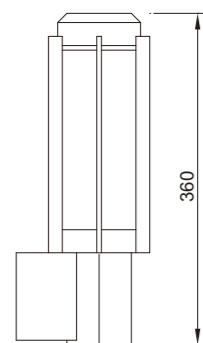

Light:

LED Module
6w/9w/12w

Color:

- Matt black
- Light matt grey
- Deep matt grey
- Matt coffee
- Ivory-white

WD-B194

Material:

- The whole lamp is all aluminum products
- The diffuser is PMMA/PC
- All fasteners screws,nuts are 304 stainless steel (exposed)