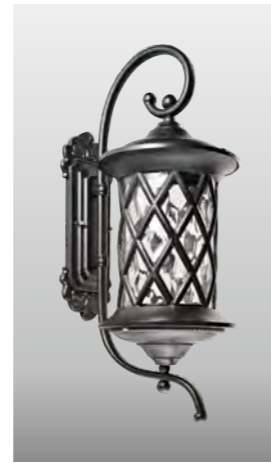

Light:

LED Module CFL E27 LED ball lamps E27
 5w/10w/15w 18w~23w 9w~16w

Color:

Matt black Light matt grey Deep matt grey

Matt coffee

AC 220V/50Hz IP55 +65°C -20°C CE CCC

WD-B090

WD-B084