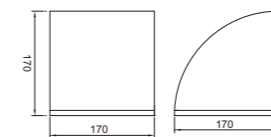

Material:

- The whole lamp is all aluminum products
- The diffuser is tempered glass
- All fasteners screws,nuts are 304 stainless steel (exposed)

Craftwork:

- Anti ultraviolet radiation outdoor polyester powder
- Anti corrosion,anti acid and alkali

Light:

- LED Module
- CFL E27
- 4w/8w/12w
- 7w~13w

Color:

- Matt black
- Light matt grey
- Deep matt grey
- Matt coffee

AC 220V/50Hz IP65 +65°C -20°C CE CCC

- COB LED
- LED Module
- MH(CDM) G12
- 10w/15w/20w
- 6w 9w
- 35-70w

- COB LED
- LED Module
- MH(CDM) G12
- 10w/15w/20w
- 6w 9w
- 35-70w

WD-B115L