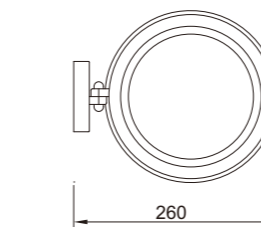

WD-B198

- LED Module
6w/12w
- COB LED
5w/10w

*Optional beam angle

Material:

- The whole lamp is all aluminum products
- The diffuser is tempered glass
- All fasteners screws,nuts are 304 stainless steel (exposed)