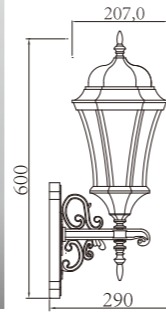

Material:

- The whole lamp is all aluminum products
- The diffuser is tempered glass
- All fasteners screws,nuts are 304 stainless steel (exposed)

Craftwork:

- Anti ultraviolet radiation outdoor polyester powder
- Anti corrosion,anti acid and alkali

Light:

- LED ball lamps E27   • CFL E27
- 9w~16w   • 16w~23w

Color:

- Matt black   • Light matt grey   • Deep matt grey
- Matt coffee

AC 220V/50Hz IP55 +65°C -20°C CE CCC