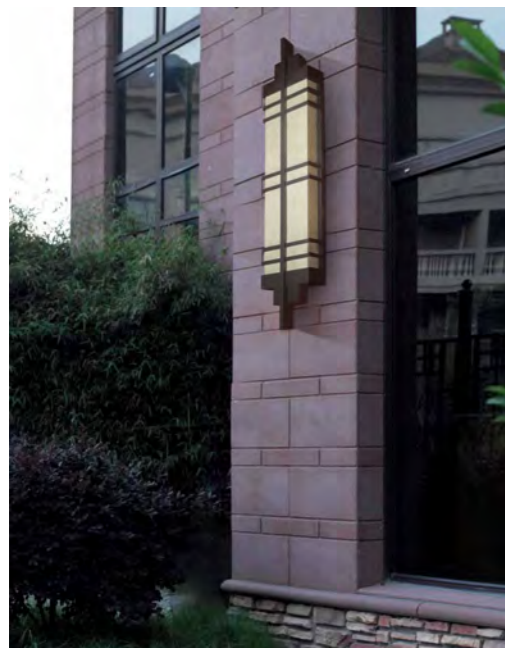

Material:

- The whole lamp is aluminum/stainless steel.
- The diffuser is high-grade scagliola/PMMA.
- All fasteners screws,nuts are 304 stainless steel (exposed)

Craftwork:

- Anti ultraviolet radiation outdoor polyester powder
- Anti corrosion,anti acid and alkali

Light:

SMD LED
T5
19w/24w/29w   **2x14w/2x21w/2x28w**
                                 3x21w/3x28w

Color:

- ☐ Matt black
- ☐ Light matt grey
- ☐ Deep matt grey
- ☐ Matt coffee

AC 220V/50Hz
IP55
+65°C / -20°C

Material:

- The whole lamp is aluminum/stainless steel.
- The diffuser is high-grade scagliola/PMMA.
- All fasteners screws,nuts are 304 stainless steel (exposed)

Craftwork:

- Anti ultraviolet radiation outdoor polyester powder
- Anti corrosion,anti acid and alkali

Light:

SMD LED
T5
19w/24w/29w   **2x14w/2x21w/2x28w**
                                 3x21w/3x28w

Color:

- ☐ Matt black
- ☐ Light matt grey
- ☐ Deep matt grey
- ☐ Matt coffee

AC 220V/50Hz
IP55
+65°C / -20°C