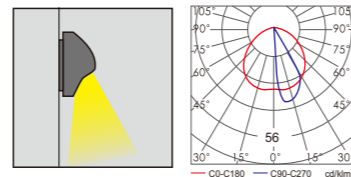

Material:

- The whole lamp is aluminum/stainless steel products
- The diffuser is tempered glass
- All fasteners screws,nuts are 304 stainless steel (exposed)

Craftwork:

- Anti ultraviolet radiation outdoor polyester powder
- Anti corrosion,anti acid and alkali

Light:

LED Module CFL E27
5w/10w/12w 9w~16w

Color:

- Matt black
- Light matt grey
- Deep matt grey
- Matt coffee

AC 220V/50Hz IP55 +65°C -20°C CE