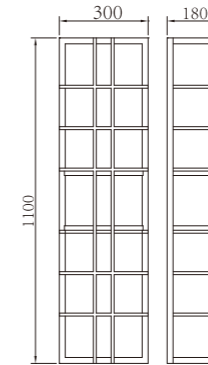

Material:

- The whole lamp is aluminum/stainless steel.
- The diffuser is high-grade marble proof/PMMA
- All fasteners screws,nuts are 304 stainless steel (exposed)

Craftwork:

- Anti ultraviolet radiation outdoor polyester powder
- Anti corrosion,anti acid and alkali

Light:

SMD LED T5
19w/24w/29w   **2x14w/2x21w/2x28w**
                                 3x21w/3x28w

Color:

- Matt black
- Light matt grey
- Deep matt grey
- Matt coffee

AC 220V/50Hz **IP55** +65°C / -20°C

WD-B036

Material:

- The whole lamp is aluminum/stainless steel.
- The diffuser is high-grade marble proof/PMMA.
- All fasteners screws,nuts are 304 stainless steel (exposed)

Craftwork:

- Anti ultraviolet radiation outdoor polyester powder
- Anti corrosion,anti acid and alkali

Light:

SMD LED T5
19w/24w/29w   **2x14w/2x21w/2x28w**
                                 3x21w/3x28w

Color:

- Matt black
- Light matt grey
- Deep matt grey
- Matt coffee

AC 220V/50Hz **IP55** +65°C / -20°C