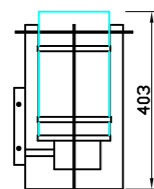

Material:

- The whole lamp is aluminum & stainless steel.
- The diffuser is tempered glass.
- All fasteners screws, nuts are 304 stainless steel (exposed)

Craftwork:

- Anti ultraviolet radiation outdoor polyester powder
- Anti corrosion, anti acid and alkali

Light:

LED Module CFL E27
5w/10w/15w 18w~23w

Color:

Matt black Light matt grey Deep matt grey

Matt coffee

AC 220V/50Hz IP55 +65°C -20°C CE CCC