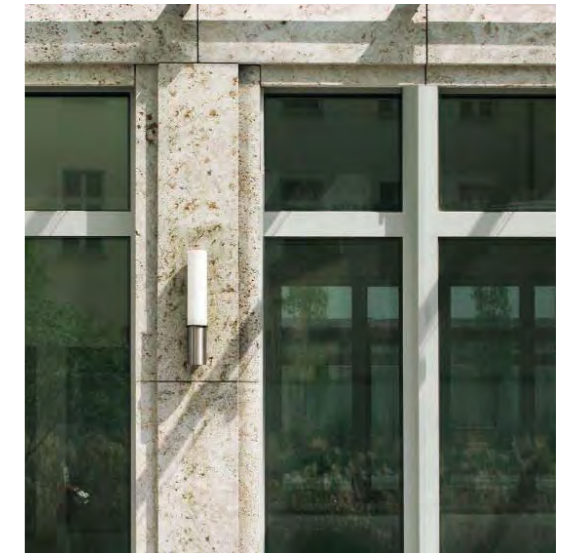

AC 220V/50Hz IP55 +65°C -20°C CE CCC

WD-B197

Material:

- The whole lamp is stainless steel products
- The diffuser is PMMA/PC
- All fasteners screws,nuts are 304 stainless steel (exposed)

Craftwork:

- Anti ultraviolet radiation outdoor polyester powder
- Anti corrosion,anti acid and alkali