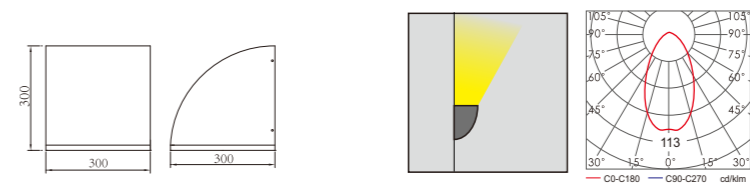

Material:

- The whole lamp is all aluminum products
- The diffuser is tempered glass
- All fasteners screws,nuts are 304 stainless steel (exposed)

Craftwork:

- Anti ultraviolet radiation outdoor polyester powder
- Anti corrosion,anti acid and alkali

Light:

- LED Module
- CFL E27
- 4w/8w/12w
- 7w~13w

Color:

- Matt black
- Light matt grey
- Deep matt grey
- Matt coffee

AC 220V/50Hz IP65 +65°C -20°C CE CCC

- COB LED
- LED Module
- MH(CDM) G12
- 10w/15w/20w
- 6w 9w
- 35-70w

- COB LED
- LED Module
- MH(CDM) G12
- 10w/15w/20w
- 6w 9w
- 35-70w