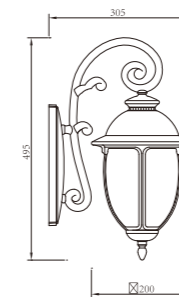

Material:

- The whole lamp is aluminum & stainless steel
- The diffuser is tempered glass/PMMA
- All fasteners screws, nuts are 304 stainless steel (exposed)

Craftwork:

- Anti ultraviolet radiation outdoor polyester powder
- Anti corrosion, anti acid and alkali

Light:

- LED ball lamps E27   • CFL E27
- 9w~16w   • 16w~23w

Color:

- Matt black
- Light matt grey
- Deep matt grey
- Matt coffee

AC 220V/50Hz IP55 +65°C -20°C CE CCC