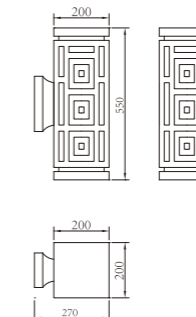

Material:

- The whole lamp is stainless steel.
- The diffuser is high-grade scagliola
- All fasteners screws, nuts are 304 stainless steel (exposed)

Craftwork:

- Anti ultraviolet radiation outdoor polyester powder
- Anti corrosion, anti acid and alkali

Light:

SMD LED T5
19w/24w/29w   **2x14w/2x21w/2x28w**
                                 3x21w/3x28w

Color:

- Matt black
- Light matt grey
- Deep matt grey
- Matt coffee

AC 220V/50Hz   **IP55**   +65°C / -20°C