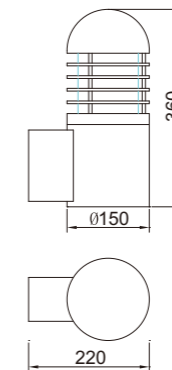

LED Module 6w/9w/12w CFL E27 16w~23w