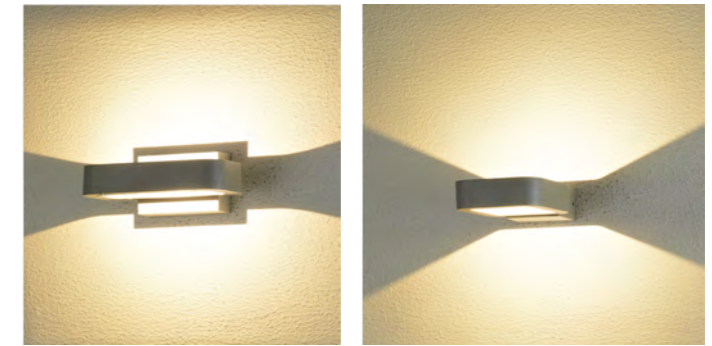

Material:

- The whole lamp is all aluminum products
- The diffuser is PMMA/PC
- All fasteners screws,nuts are 304 stainless steel (exposed)

Craftwork:

- Anti ultraviolet radiation outdoor polyester powder
- Anti corrosion,anti acid and alkali

Light:

LED Module
6w/9w/12w

Color:

Matt black Light matt grey Deep matt grey

Matt coffee

AC 220V/50Hz IP65 +65°C -20°C CE CCC