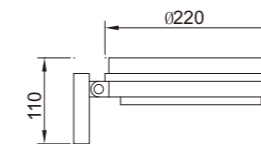

WD-B198

- LED Module
6w/12w
- COB LED
5w/10w

*Optional beam angle

Material:

- The whole lamp is all aluminum products
- The diffuser is tempered glass
- All fasteners screws,nuts are 304 stainless steel (exposed)