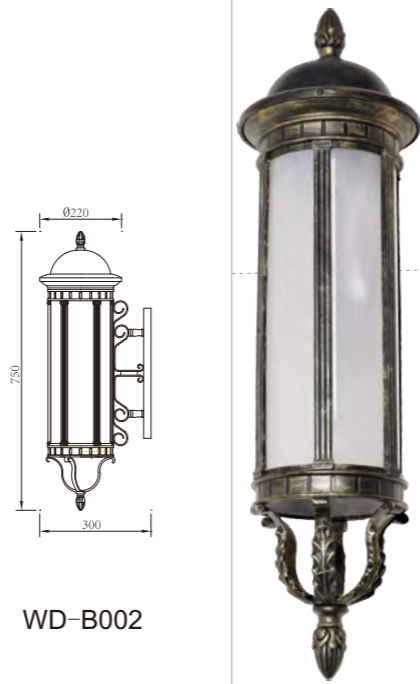

Wall Light

Material:

- The whole lamp is aluminum
- The diffuser is high-grade scagliola/PMMA.
- All fasteners screws,nuts are 304 stainless steel (exposed)

Craftwork:

- Anti ultraviolet radiation outdoor polyester powder
- Anti corrosion,anti acid and alkali

Light:

SMD LED   T5
19w/24w   **2x14w/2x21w**
                                         3x14w/3x21w

Color:

- ☐ Matt black
- ☐ Light matt grey
- ☐ Deep matt grey
- ☐ Matt coffee

AC 220V/50Hz   **IP55**   +65°C / -20°C

Material:

- The whole lamp is aluminum/stainless steel.
- The diffuser is high-grade scagliola/PMMA.
- All fasteners screws,nuts are 304 stainless steel (exposed)

Craftwork:

- Anti ultraviolet radiation outdoor polyester powder
- Anti corrosion,anti acid and alkali

Light:

SMD LED   T5
19w/24w/29w   **2x14w/2x21w/2x28w**
                                         3x21w/3x28w

Color:

- ☐ Matt black
- ☐ Light matt grey
- ☐ Deep matt grey
- ☐ Matt coffee

AC 220V/50Hz   **IP55**   +65°C / -20°C