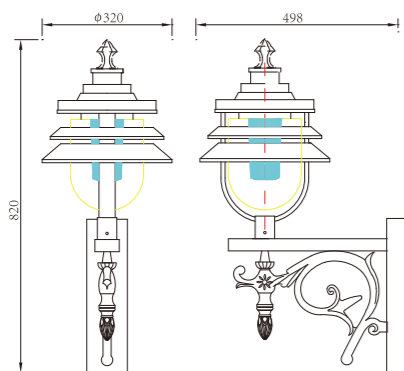

Color:

- Matt black   Light matt grey   Deep matt grey
- Matt coffee

AC 220V/50Hz IP55 +65°C -20°C CE CCC

WD-B241