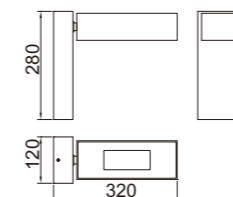

Material:

- The whole lamp is aluminum/tempered glass
- The diffuser is PC
- All fasteners screws,nuts are 304 stainless steel (exposed)

Craftwork:

- Anti ultraviolet radiation outdoor polyester powder
- Anti corrosion,anti acid and alkali

Light:

LED Module COB LED
3w/6w/9w 5w

Color:

- Matt black
- Light matt grey
- Deep matt grey
- Matt coffee

AC 220V/50Hz IP65 +65°C -20°C CE CCC