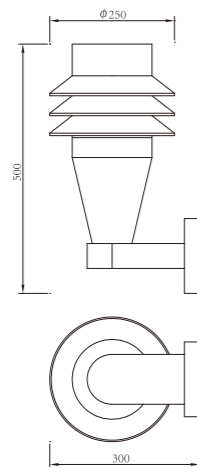

Material:

- The whole lamp is all aluminum products
- The diffuser is PMMA/PC
- All fasteners screws,nuts are 304 stainless steel (exposed)

Craftwork:

- Anti ultraviolet radiation outdoor polyester powder
- Anti corrosion,anti acid and alkali

Light:

LED Module 5w/10w/15w CFL E27 16w~23w

Color:

- Matt black
- Light matt grey
- Deep matt grey
- Matt coffee

AC 220V/50Hz IP55 +65°C -20°C CE CCC