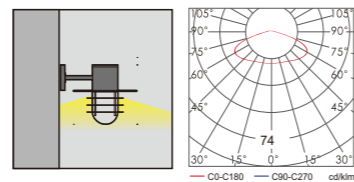

WD-B229-A

Light source:

 LED Module
3w/6w/9w

Light source:

 LED Module
3w/6w/9w

WD-B231

Material:

- The whole lamp is aluminum/Copper/stainless steel
- The diffuser is tempered glass/PMMA/PC
- All fasteners screws,nuts are 304 stainless steel (exposed)