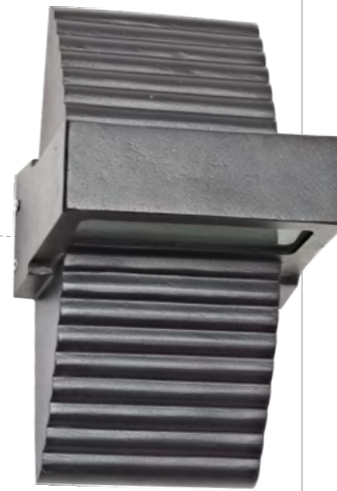

Material:

- The whole lamp is aluminum+stainless steel products
- The diffuser is tempered glass
- All fasteners screws,nuts are 304 stainless steel (exposed)

Craftwork:

- Anti ultraviolet radiation outdoor polyester powder
- Anti corrosion,anti acid and alkali

Light:

LED Module CFL E27
4w/8w/12w 9w~18w

Color:

- Matt black
- Light matt grey
- Deep matt grey
- Matt coffee

AC 220V/50Hz IP55 +65°C -20°C CE CCC

WD-B116

Material:

- The whole lamp is all aluminum products
- The diffuser is tempered glass
- All fasteners screws,nuts are 304 stainless steel (exposed)

Craftwork:

- Anti ultraviolet radiation outdoor polyester powder
- Anti corrosion,anti acid and alkali

Light:

LED Module CFL E27
4w/8w/12w 7~13w

Color:

- Matt black
- Light matt grey
- Deep matt grey
- Matt coffee

AC 220V/50Hz IP55 +65°C -20°C CE CCC