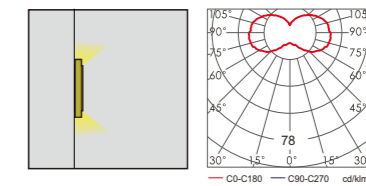

Material:

- The whole lamp is all aluminum products
- The diffuser is PMMA
- All fasteners screws,nuts are 304 stainless steel (exposed)

Craftwork:

- Anti ultraviolet radiation outdoor polyester powder
- Anti corrosion,anti acid and alkali

Light:

LED Module

6w 9w

Color:

Matt black Light matt grey Deep matt grey

Matt coffee

AC 220V/50Hz IP54 +65°C -20°C CE CCC