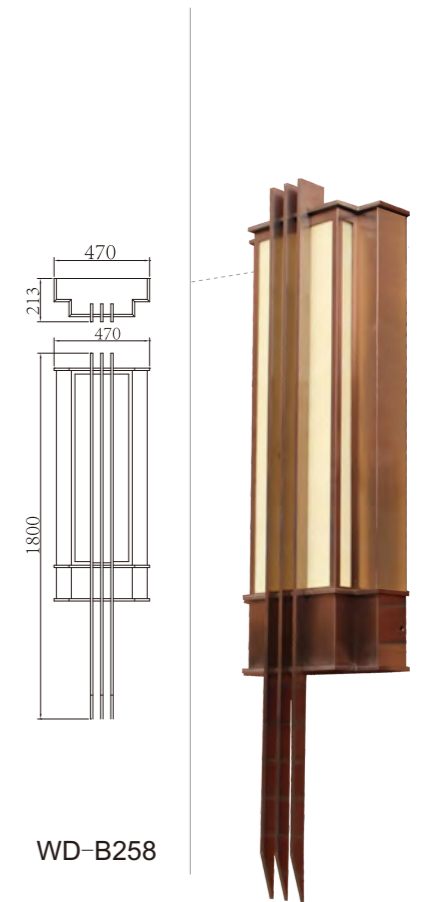

Light:

- LED ball lamps E27 • CFL E27
- 9w~16w • 16w~23w

Color:

- Matt black
- Light matt grey
- Deep matt grey
- Matt coffee

AC 220V/50Hz IP55 +65°C -20°C CE CCC

WD-B344

WD-B195

WD-B254