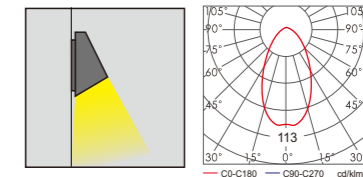

AC 220V/50Hz IP55 +65°C -20°C CE

WD-B285

WD-B286

WD-B286-A

Material:

- The whole lamp is all aluminum products
- The diffuser is tempered glass
- All fasteners screws,nuts are 304 stainless steel (exposed)