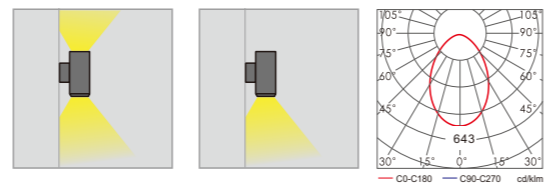

Material:

- The whole lamp is all aluminum products
- The diffuser is tempered glass
- All fasteners screws,nuts are 304 stainless steel (exposed)

Craftwork:

- Anti ultraviolet radiation outdoor polyester powder
- Anti corrosion,anti acid and alkali

Light:

- LED Module
  6w/12w/18w
  2x6w/2x9w/2x12w
- COB LED
  5w/10w/20w
  2x5w/2x10w/2x20w

Color:

- Matt black
- Light matt grey
- Deep matt grey
- Matt coffee