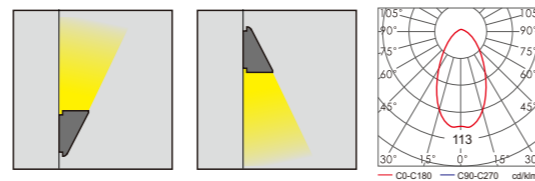

Matt coffee

AC 220V/50Hz IP65 +65°C -20°C CE CCC

WD-B110

Material:

- The whole lamp is all aluminum products
- The diffuser is tempered glass
- All fasteners screws,nuts are 304 stainless steel (exposed)

Craftwork: