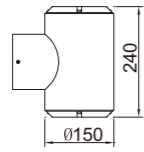

WD-B198

- LED Module
6w/12w
- COB LED
5w/10w

*Optional beam angle

Material:

- The whole lamp is all aluminum products
- The diffuser is tempered glass
- All fasteners screws,nuts are 304 stainless steel (exposed)