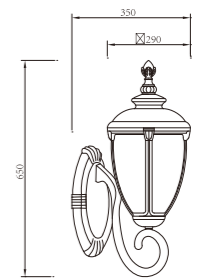

WD-B331

Material:

- The whole lamp is aluminum & stainless steel
- The diffuser is tempered glass/PMMA
- All fasteners screws, nuts are 304 stainless steel (exposed)

Craftwork:

- Anti ultraviolet radiation outdoor polyester powder
- Anti corrosion, anti acid and alkali

Light:

- LED ball lamps E27   • CFL E27
- 9w~16w   • 16w~23w

Color:

- Matt black
- Light matt grey
- Deep matt grey
- Matt coffee

AC 220V/50Hz IP55 +65°C -20°C CE CCC