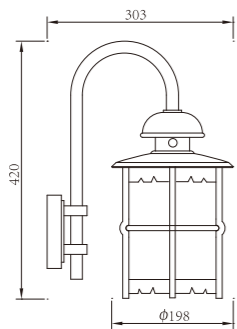

Light:

LED ball lamps E27 CFL E27
9w~16w **16w~23w**

Color:

- Matt black
- Light matt grey
- Deep matt grey
- Matt coffee

AC 220V/50Hz IP55 +65°C -20°C CE CCC

WD-B051

Material:

- The whole lamp is wrought iron hot dip galvanizing/aluminum product.
- The diffuser is explosion-proof glass/PMMA/PC
- All fasteners screws,nuts are 304 stainless steel (exposed)