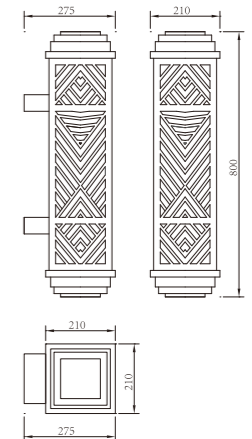

Matt coffee

AC 220V/50Hz **IP55** +65°C / -20°C

WD-B194

WD-B031

WD-B023

WD-B012

Material:

- The whole lamp is aluminum & stainless steel
- The diffuser is high-grade scagliola/PMMA
- All fasteners screws, nuts are 304 stainless steel (exposed)