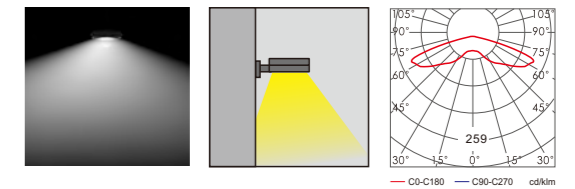

Material:

- The whole lamp is all aluminum products
- The diffuser is tempered glass
- All fasteners screws,nuts are 304 stainless steel (exposed)

Craftwork:

- Anti ultraviolet radiation outdoor polyester powder
- Anti corrosion,anti acid and alkali

Light:

LED Module COB LED MHN Rx7s
18w/27w/36w 10w/20w/30w 70w/150w

Color:

Matt black Light matt grey Deep matt grey

Matt coffee

AC 220V/50Hz IP65 +65°C -20°C CE CCC

Material:

- The whole lamp is all aluminum products
- The diffuser is tempered glass
- All fasteners screws,nuts are 304 stainless steel (exposed)

Craftwork:

- Anti ultraviolet radiation outdoor polyester powder
- Anti corrosion,anti acid and alkali

Light:

LED Module COB LED
18w/27w/36w 10w/20w/30w

Color:

Matt black Light matt grey Deep matt grey

Matt coffee

AC 220V/50Hz IP65 +65°C -20°C CE CCC