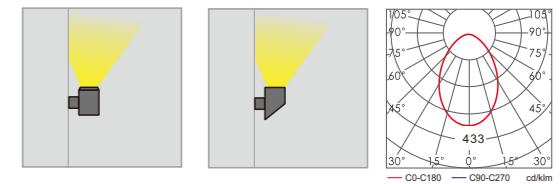

Material:

- The whole lamp is all aluminum products
- The diffuser is tempered glass
- All fasteners screws,nuts are 304 stainless steel (exposed)

Craftwork:

- Anti ultraviolet radiation outdoor polyester powder
- Anti corrosion,anti acid and alkali

Light:

- LED Module
  5w/10w/15w
  2x5w/2x10w/2x15w
- COB LED
  5w/10w
  2x5w/2x10w

Color:

- Matt black
- Light matt grey
- Deep matt grey
- Matt coffee