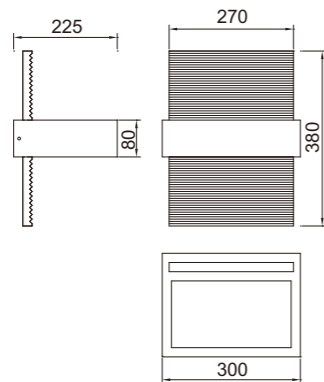

Material:

- The whole lamp is aluminum+stainless steel products
- The diffuser is tempered glass
- All fasteners screws,nuts are 304 stainless steel (exposed)

Craftwork:

- Anti ultraviolet radiation outdoor polyester powder
- Anti corrosion,anti acid and alkali

Light:

LED Module CFL E27
4w/8w/12w 9w~18w

Color:

- Matt black
- Light matt grey
- Deep matt grey
- Matt coffee

AC 220V/50Hz IP55 +65°C -20°C CE CCC