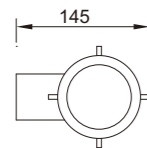

Light:

LED Module
6w/9w/12w

Color:

- Matt black
- Light matt grey
- Deep matt grey
- Matt coffee
- Ivory-white

WD-B194

Material:

- The whole lamp is all aluminum products
- The diffuser is PMMA/PC
- All fasteners screws,nuts are 304 stainless steel (exposed)