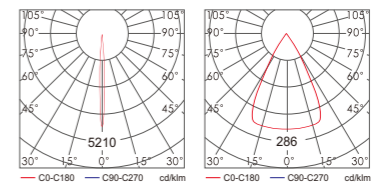

Light:

LED Module COB LED
 3w/6w/9w 5w/10w

Color:

- Matt black
- Light matt grey
- Deep matt grey
- Matt coffee

AC 220V/50Hz IP65 +65°C -20°C CE CCC

WD-B111

Material:

- The whole lamp is all aluminum products
- The diffuser is tempered glass
- All fasteners screws,nuts are 304 stainless steel (exposed)