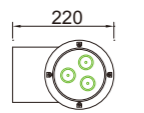

WD-B198

- LED Module
6w/12w
- COB LED
5w/10w

*Optional beam angle

Material:

- The whole lamp is all aluminum products
- The diffuser is tempered glass
- All fasteners screws,nuts are 304 stainless steel (exposed)