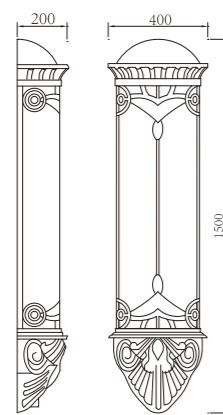

Matt coffee

AC 220V/50Hz **IP55** +65°C / -20°C

WD-B194

WD-B031

WD-B023

WD-B012

Material:

- The whole lamp is aluminum & stainless steel
- The diffuser is high-grade scagliola/PMMA
- All fasteners screws, nuts are 304 stainless steel (exposed)