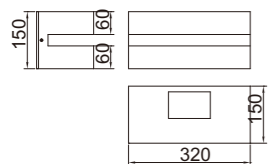

Material:

- The whole lamp is aluminum/tempered glass
- The diffuser is PC
- All fasteners screws,nuts are 304 stainless steel (exposed)

Craftwork:

- Anti ultraviolet radiation outdoor polyester powder
- Anti corrosion,anti acid and alkali

Light:

LED Module COB LED
3w/6w/9w 5w

Color:

- Matt black
- Light matt grey
- Deep matt grey
- Matt coffee

AC 220V/50Hz IP65 +65°C -20°C CE CCC