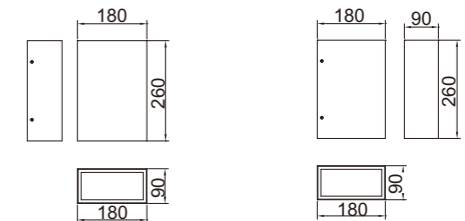

Material:

- The whole lamp is all aluminum products
- The diffuser is tempered glass
- All fasteners screws,nuts are 304 stainless steel (exposed)

Craftwork:

- Anti ultraviolet radiation outdoor polyester powder
- Anti corrosion,anti acid and alkali

Light:

LED Module
4w/8w/12w

Color:

- Matt black
- Light matt grey
- Deep matt grey
- Matt coffee
- White

AC 220V/50Hz IP65 +65°C -20°C CE