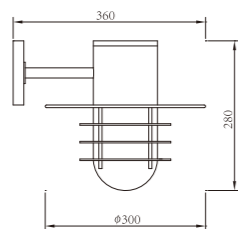

Color:

Matt black Light matt grey Deep matt grey

Matt coffee

AC 220V/50Hz IP55 +65°C -20°C CE CCC

WD-B234