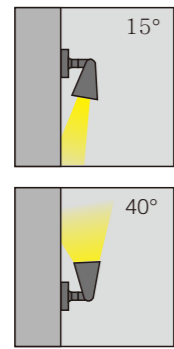

Light:

LED Module

6w 9w

Color:

Matt black Light matt grey Deep matt grey

Matt coffee

AC 220V/50Hz IP54 +65°C -20°C CE CCC

WD-B193