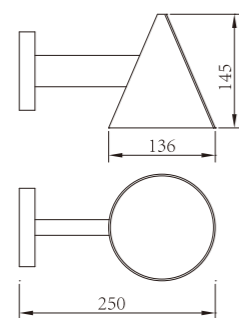

Color:

- ☐ Matt black
- ☐ Light matt grey
- ☐ Deep matt grey
- ☐ Matt coffee

AC 220V/50Hz IP55 +65°C -20°C

WD-B229-A