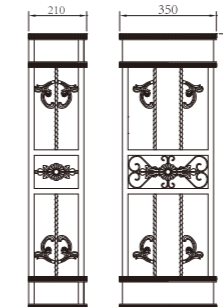

Material:

- The whole lamp is stainless steel.
- The diffuser is high-grade scagliola
- All fasteners screws, nuts are 304 stainless steel (exposed)

Craftwork:

- Anti ultraviolet radiation outdoor polyester powder
- Anti corrosion, anti acid and alkali

Light:

SMD LED T5
19w/24w/29w   **2x14w/2x21w/2x28w**
                                 3x21w/3x28w

Color:

- Matt black
- Light matt grey
- Deep matt grey
- Matt coffee

AC 220V/50Hz   **IP55**   +65°C / -20°C

WD-B018