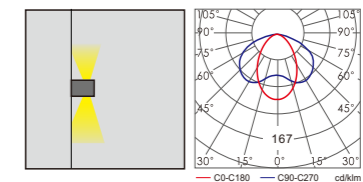

Material:

- The whole lamp is aluminum/tempered glass
- The diffuser is PC
- All fasteners screws,nuts are 304 stainless steel (exposed)

Craftwork:

- Anti ultraviolet radiation outdoor polyester powder
- Anti corrosion,anti acid and alkali

Light:

LED Module COB LED
3w/6w/9w 5w

Color:

- Matt black
- Light matt grey
- Deep matt grey
- Matt coffee

AC 220V/50Hz IP65 +65°C -20°C CE CCC