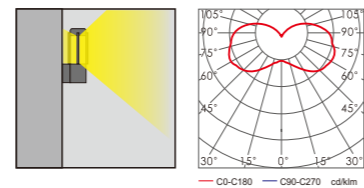

Light:

LED Module
6w/9w/12w

Color:

- Matt black
- Light matt grey
- Deep matt grey
- Matt coffee
- Ivory-white

WD-B194

Material:

- The whole lamp is all aluminum products
- The diffuser is PMMA/PC
- All fasteners screws,nuts are 304 stainless steel (exposed)