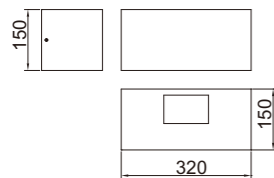

Material:

- The whole lamp is aluminum/tempered glass
- The diffuser is PC
- All fasteners screws,nuts are 304 stainless steel (exposed)

Craftwork:

- Anti ultraviolet radiation outdoor polyester powder
- Anti corrosion,anti acid and alkali

Light:

LED Module COB LED
3w/6w/9w 5w

Color:

- Matt black
- Light matt grey
- Deep matt grey
- Matt coffee

AC 220V/50Hz IP65 +65°C -20°C CE CCC