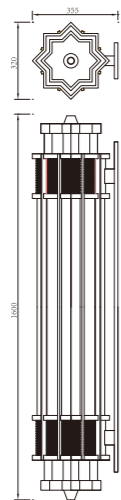

Material:

- The whole lamp is aluminum
- The diffuser is high-grade scagliola/PMMA.
- All fasteners screws,nuts are 304 stainless steel (exposed)

Craftwork:

- Anti ultraviolet radiation outdoor polyester powder
- Anti corrosion,anti acid and alkali

Light:

SMD LED T5
24w/29w   **2x21w/2x28w**
                         3x21w/3x28w

Color:

- Matt black
- Light matt grey
- Deep matt grey
- Matt coffee

AC 220V/50Hz **IP55** +65°C / -20°C