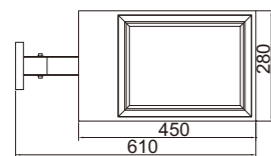

Color:

Matt black Light matt grey Deep matt grey

Matt coffee

AC 220V/50Hz IP65 +65°C -20°C CE CCC

WD-B223