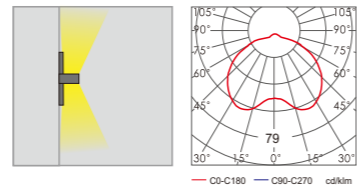

Material:

- The whole lamp is aluminum+stainless steel products
- The diffuser is tempered glass
- All fasteners screws,nuts are 304 stainless steel (exposed)

Craftwork:

- Anti ultraviolet radiation outdoor polyester powder
- Anti corrosion,anti acid and alkali

Light:

LED Module CFL E27
4w/8w/12w 9w~18w

Color:

- Matt black
- Light matt grey
- Deep matt grey
- Matt coffee

AC 220V/50Hz IP55 +65°C -20°C CE CCC