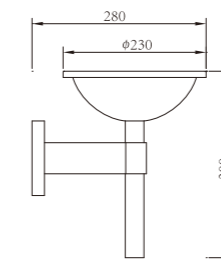

Color:

Matt black Light matt grey Deep matt grey

Matt coffee

AC 220V/50Hz IP55 +65°C -20°C CE CCC