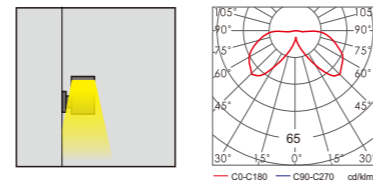

Material:

- The whole lamp is all aluminum products
- The diffuser is PMMA/PC
- All fasteners screws,nuts are 304 stainless steel (exposed)

Craftwork:

- Anti ultraviolet radiation outdoor polyester powder
- Anti corrosion,anti acid and alkali

Light:

LED Module 5w/10w/15w CFL E27 16w~23w

Color:

- Matt black
- Light matt grey
- Deep matt grey
- Matt coffee

AC 220V/50Hz IP55 +65°C -20°C CE CCC