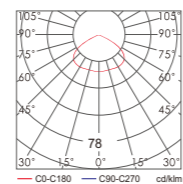

AC 220V/50Hz IP55 +65°C -20°C CE CCC

WD-B227

Material:

- The whole lamp is all aluminum/Copper
- The diffuser is tempered glass/PMMA/PC
- All fasteners screws,nuts are 304 stainless steel (exposed)

Craftwork: