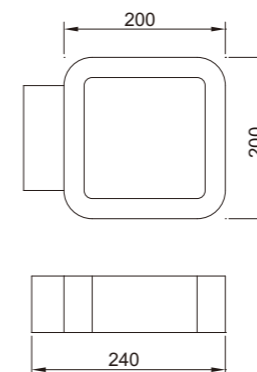

Color:

Matt black Light matt grey Deep matt grey

Matt coffee

AC 220V/50Hz IP65 +65°C -20°C CE CCC