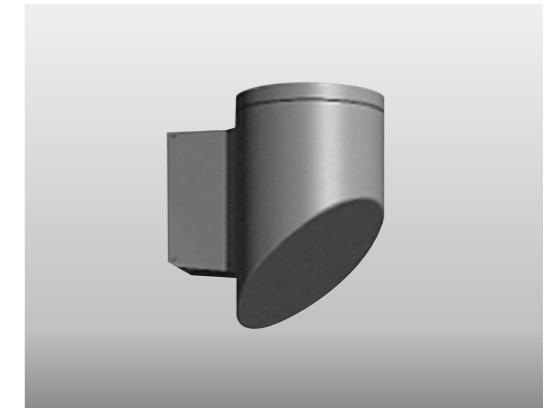

- LED Module
  6w/12w
- COB LED
  5w/10w

*Optional beam angle

Material:

- The whole lamp is all aluminum products
- The diffuser is tempered glass
- All fasteners screws,nuts are 304 stainless steel (exposed)

Craftwork:

- Anti ultraviolet radiation outdoor polyester powder
- Anti corrosion,anti acid and alkali

Light:

- LED Module
  6w/12w/18w
  2x6w/2x9w/2x12w
- COB LED
  5w/10w/20w
  2x5w/2x10w/2x20w

Color:

- Matt black
- Light matt grey
- Deep matt grey
- Matt coffee

WD-B210

Material:

- The whole lamp is all aluminum products
- The diffuser is tempered glass
- All fasteners screws,nuts are 304 stainless steel (exposed)

Craftwork:

- Anti ultraviolet radiation outdoor polyester powder
- Anti corrosion,anti acid and alkali

Light:

- LED Module
  5w/10w/15w
  2x5w/2x10w/2x15w
- COB LED
  5w/10w
  2x5w/2x10w

Color:

- Matt black
- Light matt grey
- Deep matt grey
- Matt coffee