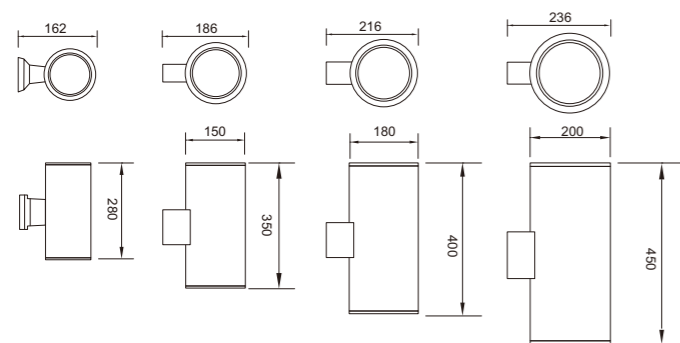

Color:

Matt black Light matt grey Deep matt grey

Matt coffee

AC 220V/50Hz IP65 +65°C -20°C CE CCC

WD-B220

Material:

- The whole lamp is all aluminum products
- The diffuser is tempered glass
- All fasteners screws,nuts are 304 stainless steel (exposed)

Craftwork:

- Anti ultraviolet radiation outdoor polyester powder
- Anti corrosion,anti acid and alkali

Light:

LED Module COB LED
3w/6w/9w 5w/10w
2x3w/2x6w/2x9w 2x5w/2x10w

Color:

Matt black Light matt grey Deep matt grey

Matt coffee

AC 220V/50Hz IP65 +65°C -20°C CE CCC