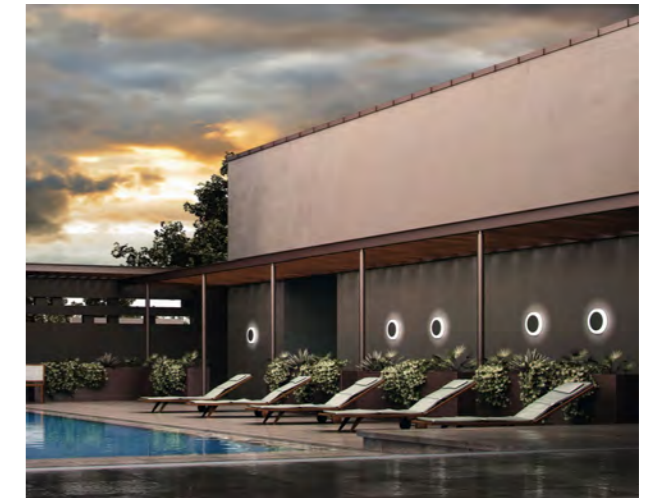

Wall Light

Material:

- The whole lamp is all aluminum products
- The diffuser is PMMA
- All fasteners screws,nuts are 304 stainless steel (exposed)

Craftwork:

- Anti ultraviolet radiation outdoor polyester powder
- Anti corrosion,anti acid and alkali

Light:

LED Module

6w