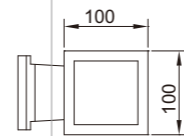

- LED Module
  6w/12w
- COB LED
  5w/10w

*Optional beam angle

Material:

- The whole lamp is all aluminum products
- The diffuser is tempered glass
- All fasteners screws,nuts are 304 stainless steel (exposed)

Craftwork:

- Anti ultraviolet radiation outdoor polyester powder
- Anti corrosion,anti acid and alkali

Light:

- LED Module
  6w/12w/18w
  2x6w/2x9w/2x12w
- COB LED
  5w/10w/20w
  2x5w/2x10w/2x20w

Color:

- Matt black
- Light matt grey
- Deep matt grey
- Matt coffee

WD-B209

Material:

- The whole lamp is all aluminum products
- The diffuser is tempered glass
- All fasteners screws,nuts are 304 stainless steel (exposed)

Craftwork:

- Anti ultraviolet radiation outdoor polyester powder
- Anti corrosion,anti acid and alkali

Light:

- LED Module
  5w/10w/15w
  2x5w/2x10w/2x15w
- COB LED
  5w/10w
  2x5w/2x10w

Color:

- Matt black
- Light matt grey
- Deep matt grey
- Matt coffee