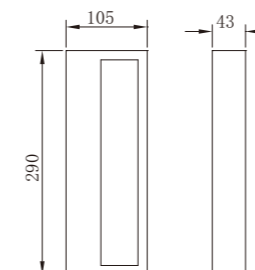

Color:

Matt black Light matt grey Deep matt grey

Matt coffee

AC 220V/50Hz IP65 +65°C -20°C CE CCC