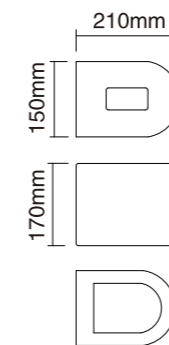

Light:

LED Module COB LED
 3w/6w/9w 5w/10w

Color:

- Matt black
- Light matt grey
- Deep matt grey
- Matt coffee

AC 220V/50Hz IP65 +65°C -20°C CE CCC

WD-B111

Material:

- The whole lamp is all aluminum products
- The diffuser is tempered glass
- All fasteners screws,nuts are 304 stainless steel (exposed)