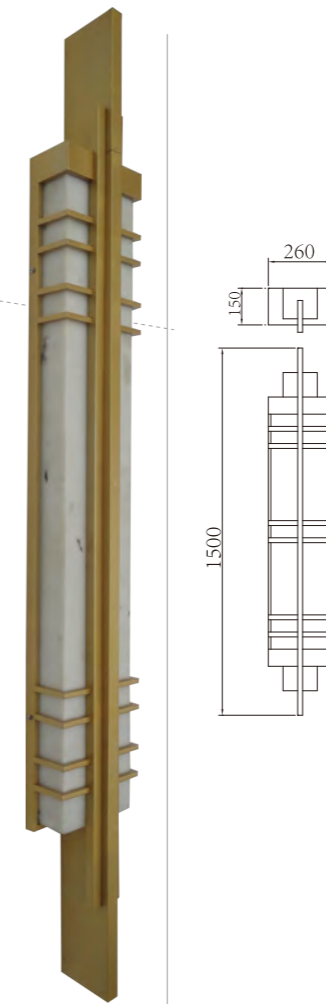

Light:

- LED ball lamps E27 • CFL E27
- 9w~16w • 16w~23w

Color:

- Matt black
- Light matt grey
- Deep matt grey
- Matt coffee

AC 220V/50Hz IP55 +65°C -20°C CE CCC

WD-B344

WD-B195

WD-B254