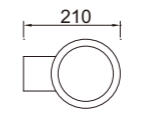

- LED Module
  6w/12w
- COB LED
  5w/10w

*Optional beam angle

Material:

- The whole lamp is all aluminum products
- The diffuser is tempered glass
- All fasteners screws,nuts are 304 stainless steel (exposed)

Craftwork:

- Anti ultraviolet radiation outdoor polyester powder
- Anti corrosion,anti acid and alkali

Light:

- LED Module
  6w/12w/18w
  2x6w/2x9w/2x12w
- COB LED
  5w/10w/20w
  2x5w/2x10w/2x20w

Color:

- Matt black
- Light matt grey
- Deep matt grey
- Matt coffee

WD-B210

Material:

- The whole lamp is all aluminum products
- The diffuser is tempered glass
- All fasteners screws,nuts are 304 stainless steel (exposed)

Craftwork:

- Anti ultraviolet radiation outdoor polyester powder
- Anti corrosion,anti acid and alkali

Light:

- LED Module
  5w/10w/15w
  2x5w/2x10w/2x15w
- COB LED
  5w/10w
  2x5w/2x10w

Color:

- Matt black
- Light matt grey
- Deep matt grey
- Matt coffee