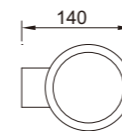

Material:

- The whole lamp is stainless steel products
- The diffuser is PMMA/PC
- All fasteners screws,nuts are 304 stainless steel (exposed)

Craftwork:

- Anti ultraviolet radiation outdoor polyester powder
- Anti corrosion,anti acid and alkali

Light:

LED Module | CFL E27
6w/9w | 9~16w

Color:

- Matt black
- Light matt grey
- Deep matt grey
- Matt coffee

AC 220V/50Hz IP55 +65°C -20°C CE CCC