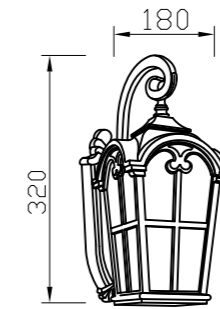

Material:

- The whole lamp is all aluminum products
- The diffuser is pressed glass
- All fasteners screws,nuts are 304 stainless steel (exposed)

Craftwork:

- Anti ultraviolet radiation outdoor polyester powder
- Anti corrosion,anti acid and alkali

Light:

LED ball lamps E27   CFL E27
9w~16w   **16w~23w**

Color:

- Matt black
- Light matt grey
- Deep matt grey
- Matt coffee

AC 220V/50Hz IP55 +65°C -20°C CE CCC

WD-B181

Material:

- The whole lamp is all aluminum products
- The diffuser is explosion-proof glass
- All fasteners screws,nuts are 304 stainless steel (exposed)

Craftwork:

- Anti ultraviolet radiation outdoor polyester powder
- Anti corrosion,anti acid and alkali

Light:

LED ball lamps E27   CFL E27
9w~16w   **16w~23w**

Color:

- Matt black
- Light matt grey
- Deep matt grey
- Matt coffee

AC 220V/50Hz IP55 +65°C -20°C CE CCC