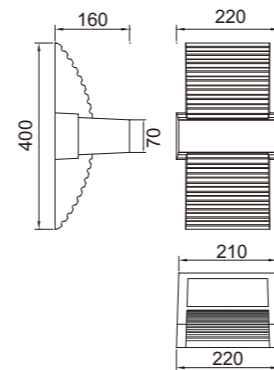

Material:

- The whole lamp is all aluminum products
- The diffuser is tempered glass
- All fasteners screws,nuts are 304 stainless steel (exposed)

Craftwork:

- Anti ultraviolet radiation outdoor polyester powder
- Anti corrosion,anti acid and alkali

Light:

LED Module CFL E27
4w/8w/12w 7~13w

Color:

- Matt black
- Light matt grey
- Deep matt grey
- Matt coffee

AC 220V/50Hz IP55 +65°C -20°C CE CCC