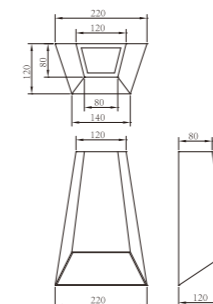

WD-B286

WD-B286-A