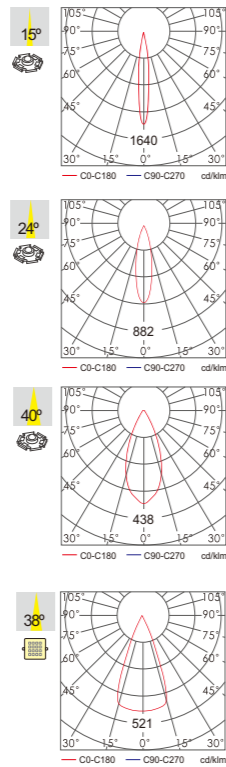

Light:

LED Module

6w 9w

Color:

Matt black Light matt grey Deep matt grey

Matt coffee

AC 220V/50Hz IP54 +65°C -20°C CE CCC

WD-B193