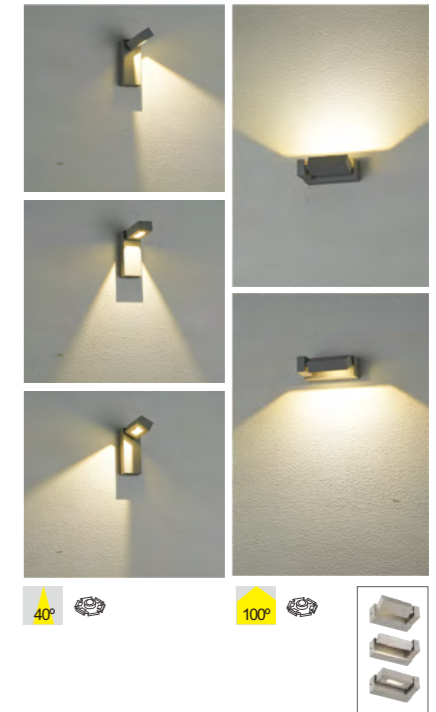

Color:

- Matt black
- Light matt grey
- Deep matt grey
- Matt coffee

AC 220V/50Hz IP65 +65°C -20°C CE CCC