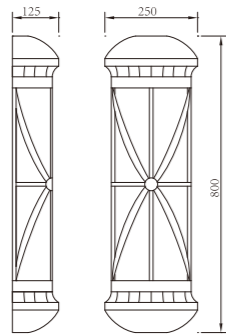

Wall Light

Material:

- The whole lamp is aluminum
- The diffuser is high-grade scagliola/PMMA.
- All fasteners screws,nuts are 304 stainless steel (exposed)

Craftwork:

- Anti ultraviolet radiation outdoor polyester powder
- Anti corrosion,anti acid and alkali

Light:

SMD LED   T5
19w/24w   **2x14w/2x21w**
                                         3x14w/3x21w

Color:

- ☐ Matt black
- ☐ Light matt grey
- ☐ Deep matt grey
- ☐ Matt coffee

AC 220V/50Hz   **IP55**   +65°C / -20°C

Material:

- The whole lamp is aluminum/stainless steel.
- The diffuser is high-grade scagliola/PMMA.
- All fasteners screws,nuts are 304 stainless steel (exposed)

Craftwork:

- Anti ultraviolet radiation outdoor polyester powder
- Anti corrosion,anti acid and alkali

Light:

SMD LED   T5
19w/24w/29w   **2x14w/2x21w/2x28w**
                                         3x21w/3x28w

Color:

- ☐ Matt black
- ☐ Light matt grey
- ☐ Deep matt grey
- ☐ Matt coffee

AC 220V/50Hz   **IP55**   +65°C / -20°C