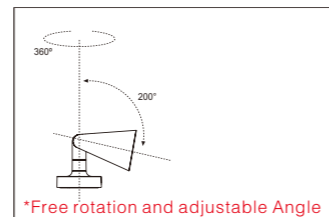

Light:

LED Module

6w 9w

Color:

Matt black Light matt grey Deep matt grey

Matt coffee

AC 220V/50Hz IP54 +65°C -20°C CE CCC

WD-B193