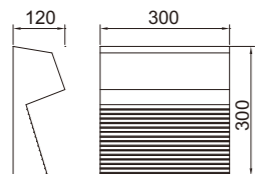

WD-B284

Material:

- The whole lamp is aluminum/stainless steel products
- The diffuser is tempered glass
- All fasteners screws,nuts are 304 stainless steel (exposed)

Craftwork:

- Anti ultraviolet radiation outdoor polyester powder
- Anti corrosion,anti acid and alkali

Light:

LED Module CFL E27
5w/10w/12w 9w~16w

Color:

- Matt black
- Light matt grey
- Deep matt grey
- Matt coffee

AC 220V/50Hz IP55 +65°C -20°C CE

Material:

- The whole lamp is all aluminum products
- The diffuser is tempered glass
- All fasteners screws,nuts are 304 stainless steel (exposed)

Craftwork:

- Anti ultraviolet radiation outdoor polyester powder
- Anti corrosion,anti acid and alkali

Light:

LED Module
4w/8w/12w

Color:

- Matt black
- Light matt grey
- Deep matt grey
- Matt coffee
- White

AC 220V/50Hz IP65 +65°C -20°C CE