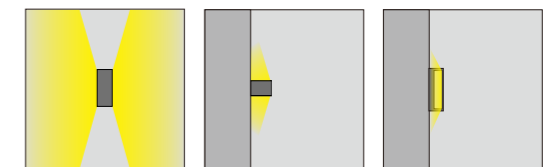

Material:

- The whole lamp is all aluminum products
- The diffuser is PMMA/PC
- All fasteners screws,nuts are 304 stainless steel (exposed)

Craftwork:

- Anti ultraviolet radiation outdoor polyester powder
- Anti corrosion,anti acid and alkali

Light:

LED Module
12w/18w

Color:

Matt black Light matt grey Deep matt grey

Matt coffee

AC 220V/50Hz IP65 +65°C -20°C CE CCC

Material:

- The whole lamp is all aluminum products
- The diffuser is PMMA/PC
- All fasteners screws,nuts are 304 stainless steel (exposed)

Craftwork:

- Anti ultraviolet radiation outdoor polyester powder
- Anti corrosion,anti acid and alkali

Light:

LED Module
18w/24w

Color:

Matt black Light matt grey Deep matt grey

Matt coffee

AC 220V/50Hz IP65 +65°C -20°C CE CCC