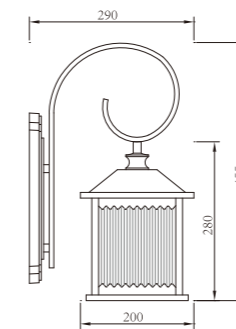

Material:

- The whole lamp is stainless steel/aluminum product.
- The diffuser is tempered glass.PMMA/PC
- All fasteners screws,nuts are 304 stainless steel (exposed)

Craftwork:

- Anti ultraviolet radiation outdoor polyester powder
- Anti corrosion,anti acid and alkali

Light:

- LED ball lamps E27 **9w~16w**
- CFL E27 **16w~23w**

Color:

- Matt black
- Light matt grey
- Deep matt grey
- Matt coffee

AC 220V/50Hz IP55 +65°C -20°C CE CCC