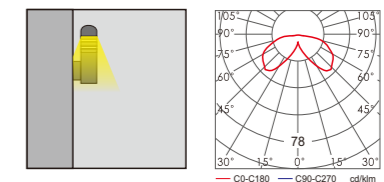

LED Module 6w/9w/12w CFL E27 16w~23w