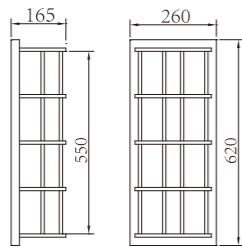

WD-B028

Material:

- The whole lamp is aluminum/stainless steel.
- The diffuser is high-grade marble proof/PMMA
- All fasteners screws,nuts are 304 stainless steel (exposed)

Craftwork:

- Anti ultraviolet radiation outdoor polyester powder
- Anti corrosion,anti acid and alkali

Light:

SMD LED T5
19w/24w/29w   **2x14w/2x21w/2x28w**
                                 3x21w/3x28w

Color:

- Matt black
- Light matt grey
- Deep matt grey
- Matt coffee

AC 220V/50Hz **IP55** +65°C / -20°C