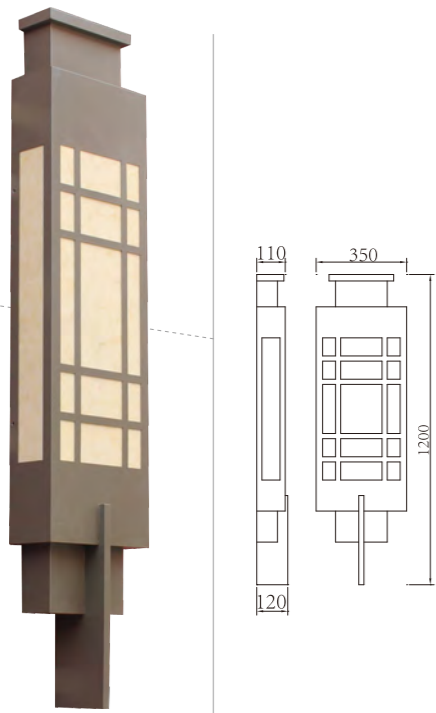

Light:

- LED ball lamps E27 • CFL E27
- 9w~16w • 16w~23w

Color:

- Matt black
- Light matt grey
- Deep matt grey
- Matt coffee

AC 220V/50Hz IP55 +65°C -20°C CE CCC

WD-B344

WD-B195

WD-B254