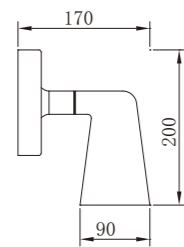

*Free rotation and adjustable Angle

Material:

- The whole lamp is all aluminum products
- The diffuser is tempered glass
- All fasteners screws,nuts are 304 stainless steel (exposed)

Craftwork:

- Anti ultraviolet radiation outdoor polyester powder
- Anti corrosion,anti acid and alkali

Light:

LED Module COB LED
3w/6w/9w 5w/10w

Color:

- Matt black
- Light matt grey
- Deep matt grey
- Matt coffee

AC 220V/50Hz IP65 +65°C -20°C CE CCC