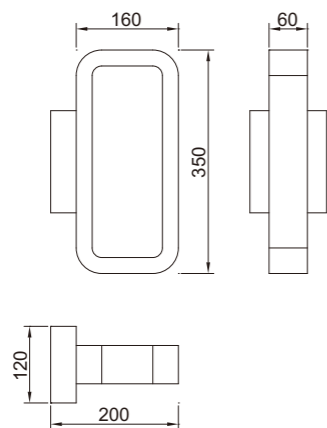

Color:

Matt black Light matt grey Deep matt grey

Matt coffee

AC 220V/50Hz IP65 +65°C -20°C CE CCC

WD-B233