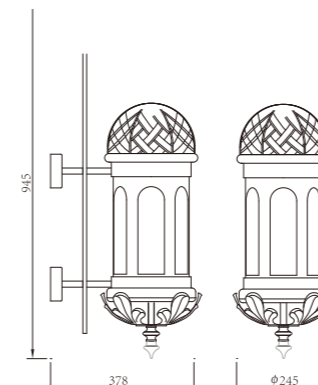

AC 220V/50Hz IP55 +65°C -20°C CE CCC

WD-B219

Material:

- The whole lamp is aluminum & stainless steel.
- The diffuser is tempered glass.
- All fasteners screws, nuts are 304 stainless steel (exposed)

Craftwork: