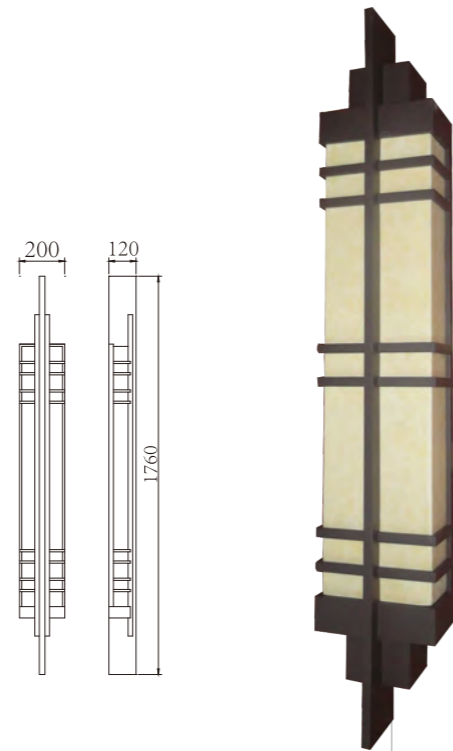

Light:

- LED ball lamps E27 • CFL E27
- 9w~16w • 16w~23w

Color:

- Matt black
- Light matt grey
- Deep matt grey
- Matt coffee

AC 220V/50Hz IP55 +65°C -20°C CE CCC

WD-B344

WD-B195

WD-B254