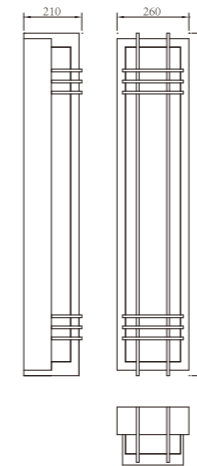

Material:

- The whole lamp is aluminum/stainless steel.
- The diffuser is high-grade scagliola/PMMA.
- All fasteners screws, nuts are 304 stainless steel (exposed)

Craftwork:

- Anti ultraviolet radiation outdoor polyester powder
- Anti corrosion, anti acid and alkali

Light:

SMD LED
T5
19w/24w/29w   **2x14w/2x21w/2x28w**
                            3x21w/3x28w

Color:

☐ Matt black   ☐ Light matt grey   ☐ Deep matt grey

☐ Matt coffee

AC 220V/50Hz   **IP55**   +65°C / -20°C