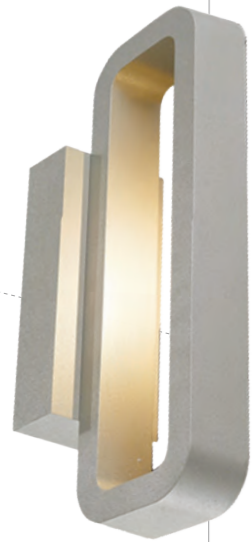

WD-B232

Material:

- The whole lamp is all aluminum products
- The diffuser is PMMA/PC
- All fasteners screws,nuts are 304 stainless steel (exposed)

Craftwork:

- Anti ultraviolet radiation outdoor polyester powder
- Anti corrosion,anti acid and alkali

Light:

LED Module
9w/12w/18w

Color:

Matt black Light matt grey Deep matt grey

Matt coffee

AC 220V/50Hz IP65 +65°C -20°C CE CCC

Material:

- The whole lamp is all aluminum products
- The diffuser is PMMA/PC
- All fasteners screws,nuts are 304 stainless steel (exposed)

Craftwork:

- Anti ultraviolet radiation outdoor polyester powder
- Anti corrosion,anti acid and alkali

Light:

LED Module
6w/9w/12w

Color:

Matt black Light matt grey Deep matt grey

Matt coffee

AC 220V/50Hz IP65 +65°C -20°C CE CCC