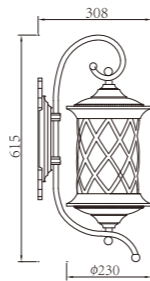

Light:

LED Module CFL E27 LED ball lamps E27
 5w/10w/15w 18w~23w 9w~16w

Color:

Matt black Light matt grey Deep matt grey

Matt coffee

AC 220V/50Hz IP55 +65°C -20°C CE CCC

WD-B090

WD-B084