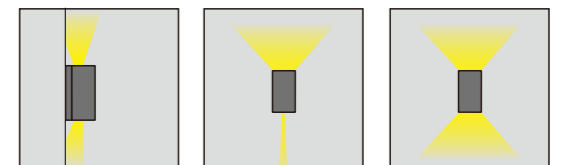

Light:

LED Module COB LED
 3w/6w/9w 5w/10w

Color:

- Matt black
- Light matt grey
- Deep matt grey
- Matt coffee

AC 220V/50Hz IP65 +65°C -20°C CE CCC

WD-B111

Material:

- The whole lamp is all aluminum products
- The diffuser is tempered glass
- All fasteners screws,nuts are 304 stainless steel (exposed)