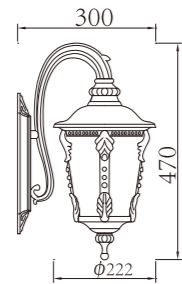

WD-B062

Material:

- The whole lamp is all aluminum products
- The diffuser is pressed glass
- All fasteners screws,nuts are 304 stainless steel (exposed)

Craftwork:

- Anti ultraviolet radiation outdoor polyester powder
- Anti corrosion,anti acid and alkali

Light:

LED ball lamps E27   CFL E27
9w~16w   **16w~23w**

Color:

- Matt black
- Light matt grey
- Deep matt grey
- Matt coffee

AC 220V/50Hz IP55 +65°C -20°C CE CCC

Material:

- The whole lamp is all aluminum products
- The diffuser is explosion-proof glass
- All fasteners screws,nuts are 304 stainless steel (exposed)

Craftwork:

- Anti ultraviolet radiation outdoor polyester powder
- Anti corrosion,anti acid and alkali

Light:

LED ball lamps E27   CFL E27
9w~16w   **16w~23w**

Color:

- Matt black
- Light matt grey
- Deep matt grey
- Matt coffee

AC 220V/50Hz IP55 +65°C -20°C CE CCC