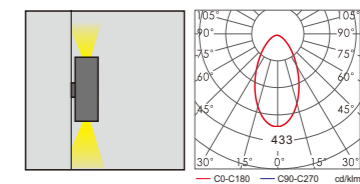

Material:

- The whole lamp is all aluminum products
- The diffuser is tempered glass
- All fasteners screws,nuts are 304 stainless steel (exposed)

Craftwork:

- Anti ultraviolet radiation outdoor polyester powder
- Anti corrosion,anti acid and alkali

Light:

LED Module COB LED
3w/6w/9w 5w/10w
2x3w/2x6w/2x9w 2x5w/2x10w

Color:

Matt black Light matt grey Deep matt grey

Matt coffee

AC 220V/50Hz IP65 +65°C -20°C CE CCC