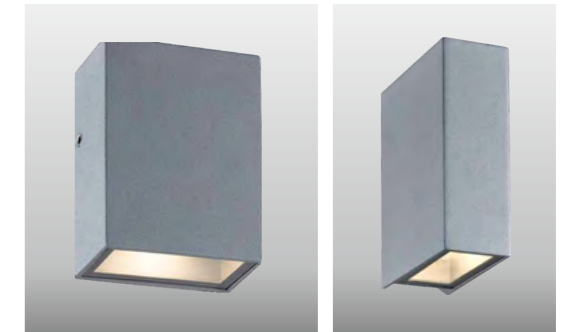

WD-B286

WD-B286-A