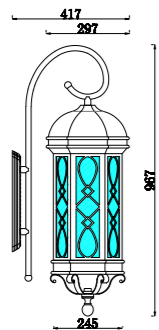

Light:

LED Module CFL E27 LED ball lamps E27
 5w/10w/15w 18w~23w 9w~16w

Color:

Matt black Light matt grey Deep matt grey

Matt coffee

AC 220V/50Hz IP55 +65°C -20°C CE CCC

WD-B090

WD-B084