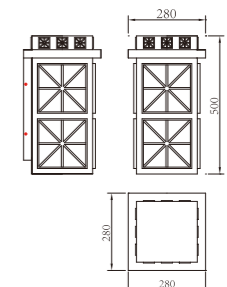

Material:

- The whole lamp is stainless steel.
- The diffuser is high-grade scagliola
- All fasteners screws, nuts are 304 stainless steel (exposed)

Craftwork:

- Anti ultraviolet radiation outdoor polyester powder
- Anti corrosion, anti acid and alkali

Light:

SMD LED T5
19w/24w/29w   **2x14w/2x21w/2x28w**
                                 3x21w/3x28w

Color:

- Matt black
- Light matt grey
- Deep matt grey
- Matt coffee

AC 220V/50Hz   **IP55**   +65°C / -20°C

WD-B024