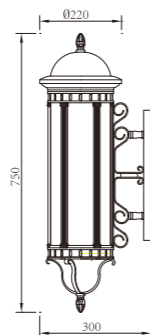

WD-B002

Wall Light

Material:

- The whole lamp is aluminum
- The diffuser is high-grade scagliola/PMMA.
- All fasteners screws,nuts are 304 stainless steel (exposed)

Craftwork:

- Anti ultraviolet radiation outdoor polyester powder
- Anti corrosion,anti acid and alkali

Light:

SMD LED   T5
19w/24w   **2x14w/2x21w**
                                         3x14w/3x21w

Color:

- ☐ Matt black
- ☐ Light matt grey
- ☐ Deep matt grey
- ☐ Matt coffee

AC 220V/50Hz   **IP55**   +65°C / -20°C

Material:

- The whole lamp is aluminum/stainless steel.
- The diffuser is high-grade scagliola/PMMA.
- All fasteners screws,nuts are 304 stainless steel (exposed)

Craftwork:

- Anti ultraviolet radiation outdoor polyester powder
- Anti corrosion,anti acid and alkali

Light:

SMD LED   T5
19w/24w/29w   **2x14w/2x21w/2x28w**
                                         3x21w/3x28w

Color:

- ☐ Matt black
- ☐ Light matt grey
- ☐ Deep matt grey
- ☐ Matt coffee

AC 220V/50Hz   **IP55**   +65°C / -20°C