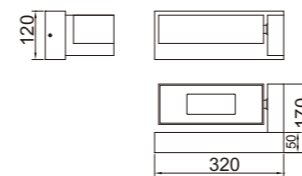

Material:

- The whole lamp is aluminum/tempered glass
- The diffuser is PC
- All fasteners screws,nuts are 304 stainless steel (exposed)

Craftwork:

- Anti ultraviolet radiation outdoor polyester powder
- Anti corrosion,anti acid and alkali

Light:

LED Module COB LED
3w/6w/9w 5w

Color:

- Matt black
- Light matt grey
- Deep matt grey
- Matt coffee

AC 220V/50Hz IP65 +65°C -20°C CE CCC