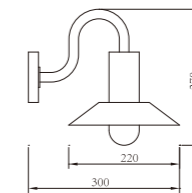

Light source:

LED Module
3w/6w/9w