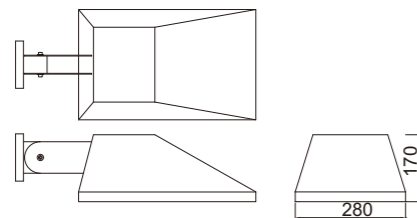

Color:

Matt black Light matt grey Deep matt grey

Matt coffee

AC 220V/50Hz IP65 +65°C -20°C CE CCC

WD-B223