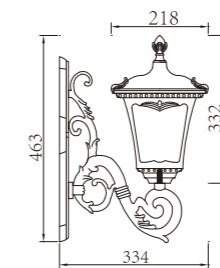

Light:

LED ball lamps E27 CFL E27
9w~16w **16w~23w**

Color:

- Matt black
- Light matt grey
- Deep matt grey
- Matt coffee

AC 220V/50Hz IP55 +65°C -20°C CE CCC

WD-B181

WD-B228

Material: