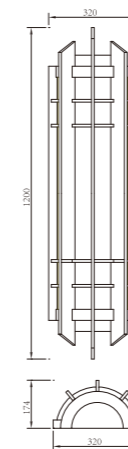

Material:

- The whole lamp is aluminum/stainless steel.
- The diffuser is high-grade scagliola/PMMA.
- All fasteners screws,nuts are 304 stainless steel (exposed)

Craftwork:

- Anti ultraviolet radiation outdoor polyester powder
- Anti corrosion,anti acid and alkali

Light:

SMD LED   T5
19w/24w/29w   **2x14w/2x21w/2x28w**
                                         3x21w/3x28w

Color:

- ☐ Matt black
- ☐ Light matt grey
- ☐ Deep matt grey
- ☐ Matt coffee

AC 220V/50Hz   **IP55**   +65°C / -20°C