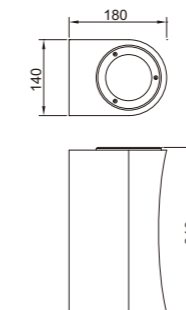

Material:

- The whole lamp is all aluminum products
- The diffuser is tempered glass
- All fasteners screws,nuts are 304 stainless steel (exposed)

Craftwork:

- Anti ultraviolet radiation outdoor polyester powder
- Anti corrosion,anti acid and alkali

Light:

LED Module COB LED
3w/6w/9w 5w/10w
2x3w/2x6w/2x9w 2x5w/2x10w

Color:

Matt black Light matt grey Deep matt grey

Matt coffee

AC 220V/50Hz IP65 +65°C -20°C CE CCC