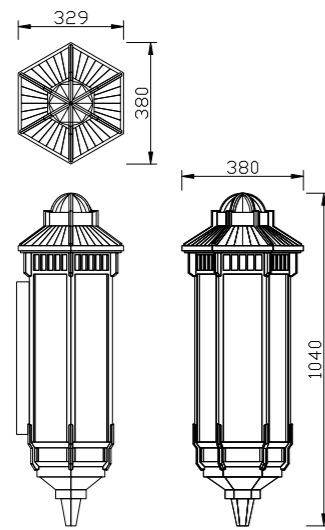

WD-B194

Material:

- The whole lamp is aluminum & stainless steel
- The diffuser is high-grade scagliola/PMMA
- All fasteners screws, nuts are 304 stainless steel (exposed)

Craftwork:

- Anti ultraviolet radiation outdoor polyester powder
- Anti corrosion, anti acid and alkali

Light:

SMD LED
T5
19w/24w   **2x14w/2x21w**
                    3x14w/3x21w

Color:

☐ Matt black   ☐ Light matt grey   ☐ Deep matt grey

☐ Matt coffee

AC 220V/50Hz   **IP55**   +65°C / -20°C

Material:

- The whole lamp is aluminum/stainless steel.
- The diffuser is high-grade scagliola/PMMA.
- All fasteners screws, nuts are 304 stainless steel (exposed)

Craftwork:

- Anti ultraviolet radiation outdoor polyester powder
- Anti corrosion, anti acid and alkali

Light:

SMD LED
T5
19w/24w/29w   **2x14w/2x21w/2x28w**
                            3x21w/3x28w

Color:

☐ Matt black   ☐ Light matt grey   ☐ Deep matt grey

☐ Matt coffee

AC 220V/50Hz   **IP55**   +65°C / -20°C