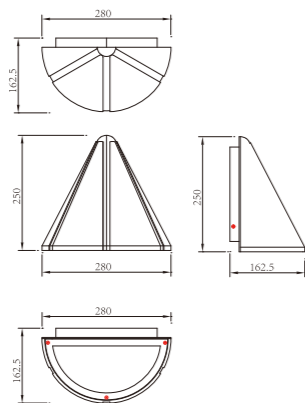

Material:

- The whole lamp is all aluminum products
- The diffuser is tempered glass
- All fasteners screws,nuts are 304 stainless steel (exposed)

Craftwork:

- Anti ultraviolet radiation outdoor polyester powder
- Anti corrosion,anti acid and alkali

Light:

- LED Module
- CFL E27
- 4w/8w/12w
- 7w~13w

Color:

- Matt black
- Light matt grey
- Deep matt grey
- Matt coffee

AC 220V/50Hz IP65 +65°C -20°C CE CCC