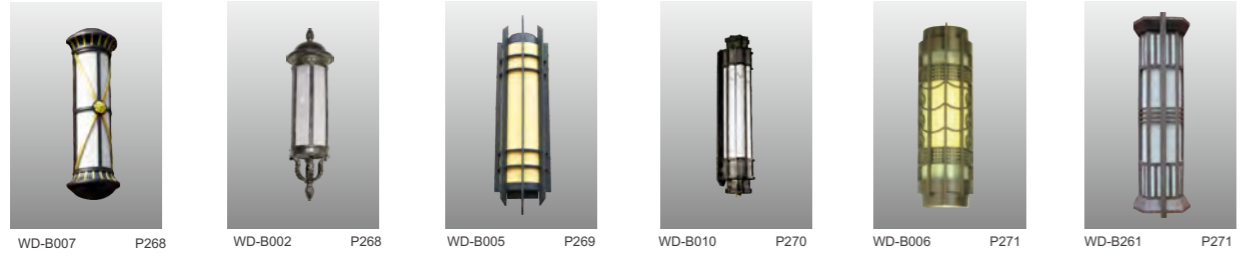

TFB

Wall Light Series

Wall Light

WD-B135-C

WD-B135-A

WD-B135

WD-B135

WD-B135-B

Light:

LED Module
6w/9w/12w

Color:

- Matt black
- Light matt grey
- Deep matt grey
- Matt coffee
- Ivory-white

WD-B194

Material:

- The whole lamp is all aluminum products
- The diffuser is PMMA/PC
- All fasteners screws,nuts are 304 stainless steel (exposed)