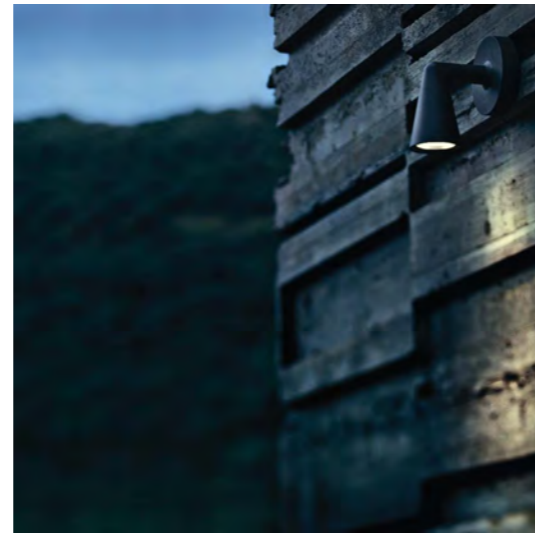

WD-B193

Material:

- The whole lamp is all aluminum products
- The diffuser is tempered glass
- All fasteners screws,nuts are 304 stainless steel (exposed)

Craftwork:

- Anti ultraviolet radiation outdoor polyester powder
- Anti corrosion,anti acid and alkali

Light:

LED Module COB LED
3w/6w/9w 5w/10w

Color:

- Matt black
- Light matt grey
- Deep matt grey
- Matt coffee

AC 220V/50Hz IP65 +65°C -20°C CE CCC