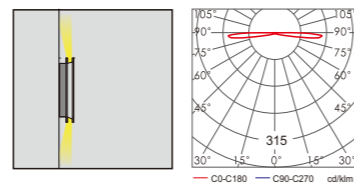

Material:

- The whole lamp is all aluminum products
- The diffuser is PMMA
- All fasteners screws,nuts are 304 stainless steel (exposed)

Craftwork:

- Anti ultraviolet radiation outdoor polyester powder
- Anti corrosion,anti acid and alkali

Light:

LED Module

6w