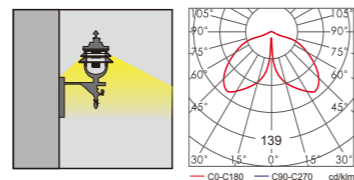

AC 220V/50Hz IP55 +65°C -20°C CE CCC

WD-B294

Material:

- The whole lamp is aluminum & stainless steel.
- The diffuser is PC/PMMA
- All fasteners screws, nuts are 304 stainless steel (exposed)

Craftwork:

- Anti ultraviolet radiation outdoor polyester powder
- Anti corrosion, anti acid and alkali