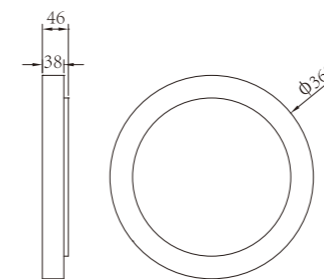

Color:

Matt black Light matt grey Deep matt grey

Matt coffee

AC 220V/50Hz IP54 +65°C -20°C CE CCC

WD-B200-A