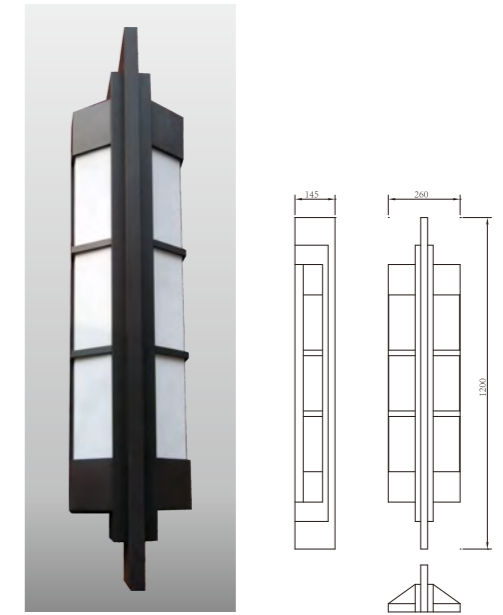

Matt coffee

AC 220V/50Hz **IP55** +65°C / -20°C

WD-B345

Material:

- The whole lamp is aluminum/stainless steel.
- The diffuser is high-grade scagliola/PMMA.
- All fasteners screws,nuts are 304 stainless steel (exposed)