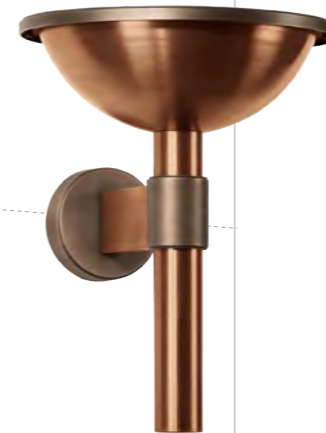

Material:

- The whole lamp is aluminum/Copper/stainless steel
- The diffuser is tempered glass/PMMA/PC
- All fasteners screws,nuts are 304 stainless steel (exposed)

Craftwork:

- Anti ultraviolet radiation outdoor polyester powder
- Anti corrosion,anti acid and alkali

Light:

LED Module
3w/6w/9w

Color:

Matt black Light matt grey Deep matt grey

Matt coffee

AC 220V/50Hz IP55 +65°C -20°C CE CCC

WD-B234

• 整灯为铝/铜制品

Material:

- The whole lamp is aluminum products/Copper
- The diffuser is tempered glass
- All fasteners screws,nuts are 304 stainless steel (exposed)

Craftwork:

- Anti ultraviolet radiation outdoor polyester powder
- Anti corrosion,anti acid and alkali

Light:

LED Module
6w/12w/18w

Color:

Matt black Light matt grey Deep matt grey

Matt coffee

AC 220V/50Hz IP55 +65°C -20°C CE CCC