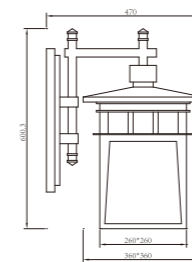

Material:

- The whole lamp is aluminum & stainless steel.
- The diffuser is tempered glass.
- All fasteners screws, nuts are 304 stainless steel (exposed)

Craftwork:

- Anti ultraviolet radiation outdoor polyester powder
- Anti corrosion, anti acid and alkali

Light:

LED Module CFL E27
5w/10w/15w 18w~23w

Color:

Matt black Light matt grey Deep matt grey

Matt coffee

AC 220V/50Hz IP55 +65°C -20°C CE CCC

WD-B318

Material:

- The whole lamp is aluminum & stainless steel.
- The diffuser is tempered glass/high-grade scagliola.
- All fasteners screws, nuts are 304 stainless steel (exposed)

Craftwork:

- Anti ultraviolet radiation outdoor polyester powder
- Anti corrosion, anti acid and alkali

Light:

LED Module CFL E27 LED ball lamps E27
5w/10w/15w 18w~23w 9w~16w

Color:

Matt black Light matt grey Deep matt grey

Matt coffee

AC 220V/50Hz IP55 +65°C -20°C CE CCC