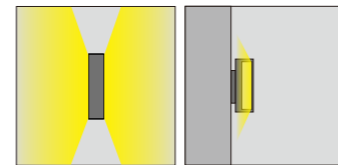

Material:

- The whole lamp is all aluminum products
- The diffuser is PMMA/PC
- All fasteners screws,nuts are 304 stainless steel (exposed)

Craftwork:

- Anti ultraviolet radiation outdoor polyester powder
- Anti corrosion,anti acid and alkali

Light:

LED Module
9w/12w/18w

Color:

Matt black Light matt grey Deep matt grey

Matt coffee

AC 220V/50Hz IP65 +65°C -20°C CE CCC

Material:

- The whole lamp is all aluminum products
- The diffuser is PMMA/PC
- All fasteners screws,nuts are 304 stainless steel (exposed)

Craftwork:

- Anti ultraviolet radiation outdoor polyester powder
- Anti corrosion,anti acid and alkali

Light:

LED Module
6w/9w/12w

Color:

Matt black Light matt grey Deep matt grey

Matt coffee

AC 220V/50Hz IP65 +65°C -20°C CE CCC