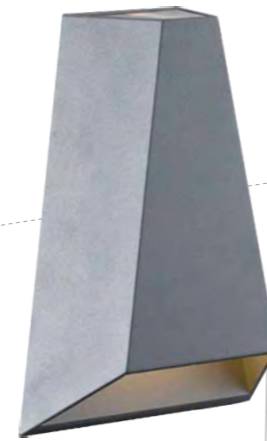

AC 220V/50Hz IP55 +65°C -20°C CE

WD-B285

WD-B286

WD-B286-A

Material:

- The whole lamp is all aluminum products
- The diffuser is tempered glass
- All fasteners screws,nuts are 304 stainless steel (exposed)