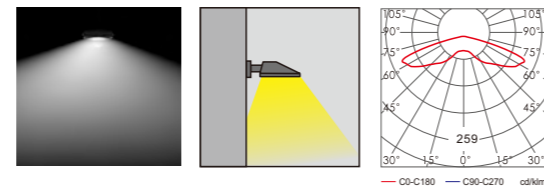

Light:

LED Module | CFL E27
6w/9w | 9~16w

Color:

- Matt black
- Light matt grey
- Deep matt grey
- Matt coffee

AC 220V/50Hz IP55 +65°C -20°C CE CCC

WD-B297

Material:

- The whole lamp is all aluminum products
- The diffuser is tempered glass
- All fasteners screws,nuts are 304 stainless steel (exposed)