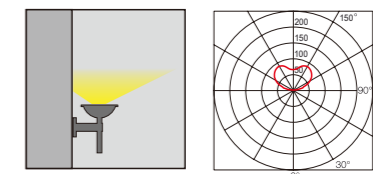

Material:

- The whole lamp is aluminum/Copper/stainless steel
- The diffuser is tempered glass/PMMA/PC
- All fasteners screws,nuts are 304 stainless steel (exposed)

Craftwork:

- Anti ultraviolet radiation outdoor polyester powder
- Anti corrosion,anti acid and alkali

Light:

LED Module
3w/6w/9w

Color:

Matt black Light matt grey Deep matt grey

Matt coffee

AC 220V/50Hz IP55 +65°C -20°C CE CCC

• 整灯为铝/铜制品

Material:

- The whole lamp is aluminum products/Copper
- The diffuser is tempered glass
- All fasteners screws,nuts are 304 stainless steel (exposed)

Craftwork:

- Anti ultraviolet radiation outdoor polyester powder
- Anti corrosion,anti acid and alkali

Light:

LED Module
6w/12w/18w

Color:

Matt black Light matt grey Deep matt grey

Matt coffee

AC 220V/50Hz IP55 +65°C -20°C CE CCC