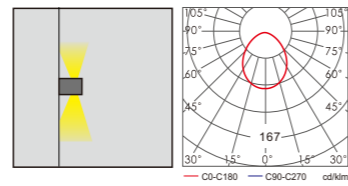

Material:

- The whole lamp is aluminum/tempered glass
- The diffuser is PC
- All fasteners screws,nuts are 304 stainless steel (exposed)

Craftwork:

- Anti ultraviolet radiation outdoor polyester powder
- Anti corrosion,anti acid and alkali

Light:

LED Module COB LED
3w/6w/9w 5w

Color:

- Matt black
- Light matt grey
- Deep matt grey
- Matt coffee

AC 220V/50Hz IP65 +65°C -20°C CE CCC