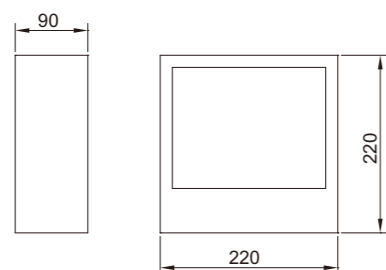

Color:

Matt black Light matt grey Deep matt grey

Matt coffee

AC 220V/50Hz IP65 +65°C -20°C CE CCC