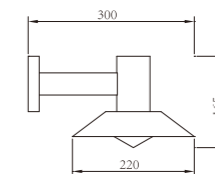

Light source:

LED Module
3w/6w/9w