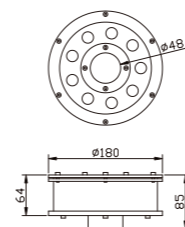

Material:

- The bottom case is stainless steel
- The diffuser is PC
- All fasteners screws,nuts are stainless steel (exposed)

Craftwork:

- The surface is stainless steel color
- Anti corrosion,anti acid and alkali

Light:

LED Module
3w/6w

Color:

Matt black Light matt grey Deep matt grey

Matt coffee

DC 12V/50Hz IP68 +65°C -20°C CE CCC

WD-M527-C

Material:

- The whole lamp is aluminum products,the cover is stainless steel
- The diffuser is tempered glass
- All fasteners screws,nuts are stainless steel (exposed)

Craftwork:

- Anti ultraviolet radiation outdoor plastic powder
- Anti corrosion,anti acid and alkali

Light:

LED Module
6w/9w/12w

Color:

Matt black Light matt grey Deep matt grey

Matt coffee

DC 12V/50Hz IP68 +65°C -20°C CE CCC