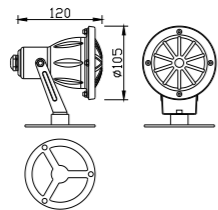

WD-S046-A

Material:

- The whole lamp is stainless steel
- The diffuser is tempered glass
- All fasteners screws,nuts are stainless steel (exposed)

Craftwork:

- On the surface of the vacuum casting copper processing
- Anti corrosion,anti acid and alkali

Light:

LED Module
5w/6w/7w/9w

Color:

Matt black Light matt grey Deep matt grey

Matt coffee

DC 12V/50Hz IP68 +65°C -20°C CE CCC

Material:

- The whole lamp is stainless steel
- The diffuser is tempered glass
- All fasteners screws,nuts are stainless steel (exposed)

Craftwork:

- On the surface of the vacuum casting copper processing
- Anti corrosion,anti acid and alkali

Light:

LED Module
3w/6w

Color:

Matt black Light matt grey Deep matt grey

Matt coffee

DC 12V/50Hz IP68 +65°C -20°C CE CCC