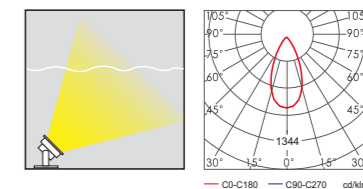

Light:

LED Module 
6w/9w/12w

Color:

- Matt black
- Light matt grey
- Deep matt grey
- Matt coffee

DC 12V/50Hz IP68 +65°C -20°C CE CCC

WD-S075

Material:

- The whole lamp is stainless steel
- The diffuser is tempered glass
- All fasteners screws,nuts are stainless steel (exposed)