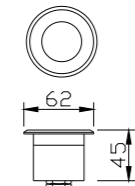

Material:

- The whole lamp is stainless steel, the built-in fitting is engineering plastic.
- The diffuser is tempered glass
- All fasteners screws, nuts are stainless steel (exposed)

Craftwork:

- Anti ultraviolet radiation outdoor plastic powder
- Anti corrosion, anti acid and alkali

Light:

LED Module
1w/2w/3w

Color:

Matt black   Light matt grey   Deep matt grey

Matt coffee

DC 12V/50Hz   IP68   +65°C / -20°C   CE   CCC

WD-M505-B

Material:

- The whole lamp is stainless steel, the built-in fitting is engineering plastic.
- The diffuser is tempered glass
- All fasteners screws, nuts are stainless steel (exposed)

Craftwork:

- Anti ultraviolet radiation outdoor plastic powder
- Anti corrosion, anti acid and alkali

Light:

LED Module
1w/2w/3w

Color:

Matt black   Light matt grey   Deep matt grey

Matt coffee

DC 12V/50Hz   IP68   +65°C / -20°C   CE   CCC