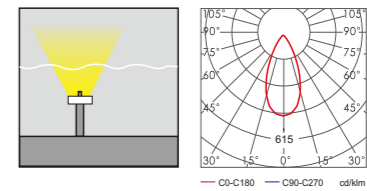

Material:

- The whole lamp is aluminum products,the cover is stainless steel
- The diffuser is tempered glass
- All fasteners screws,nuts are stainless steel (exposed)

Craftwork:

- Anti ultraviolet radiation outdoor plastic powder
- Anti corrosion,anti acid and alkali

Light:

LED Module
6w/9w/12w

Color:

Matt black Light matt grey Deep matt grey

Matt coffee

DC 12V/50Hz IP68 +65°C -20°C CE CCC