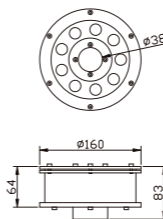

Material:

- The bottom case is stainless steel
- The diffuser is PC
- All fasteners screws,nuts are stainless steel (exposed)

Craftwork:

- The surface is stainless steel color
- Anti corrosion,anti acid and alkali

Light:

LED Module
3w/6w

Color:

Matt black Light matt grey Deep matt grey

Matt coffee

DC 12V/50Hz IP68 +65°C -20°C CE CCC

WD-M527-B

Material:

- The whole lamp is aluminum products,the cover is stainless steel
- The diffuser is tempered glass
- All fasteners screws,nuts are stainless steel (exposed)

Craftwork:

- Anti ultraviolet radiation outdoor plastic powder
- Anti corrosion,anti acid and alkali

Light:

LED Module
6w/9w/12w

Color:

Matt black Light matt grey Deep matt grey

Matt coffee

DC 12V/50Hz IP68 +65°C -20°C CE CCC