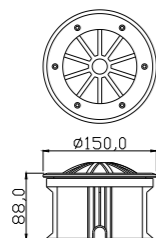

Color:

Matt black Light matt grey Deep matt grey

Matt coffee

DC 12V/50Hz IP68 +65°C -20°C CE CCC

WD-M527