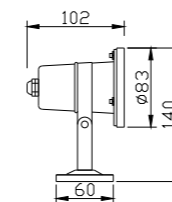

Material:

- The whole lamp is stainless steel
- The diffuser is tempered glass
- All fasteners screws,nuts are stainless steel (exposed)

Craftwork:

- On the surface of the vacuum casting copper processing
- Anti corrosion,anti acid and alkali

Light:

LED Module
5w/6w/7w/9w

Color:

Matt black Light matt grey Deep matt grey

Matt coffee

DC 12V/50Hz IP68 +65°C -20°C CE CCC

Material:

- The whole lamp is stainless steel
- The diffuser is tempered glass
- All fasteners screws,nuts are stainless steel (exposed)

Craftwork:

- On the surface of the vacuum casting copper processing
- Anti corrosion,anti acid and alkali

Light:

LED Module
3w/6w

Color:

Matt black Light matt grey Deep matt grey

Matt coffee

DC 12V/50Hz IP68 +65°C -20°C CE CCC