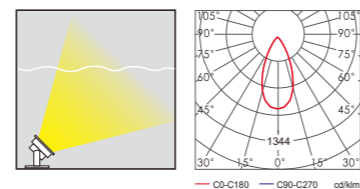

Light:

LED Module

9w/12w

Color:

- Matt black
- Light matt grey
- Deep matt grey
- Matt coffee
- Golden

DC 12V/50Hz IP68 +65°C -20°C CE CCC

WD-S064

Material: