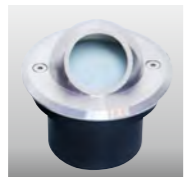

WD-S041 P377

WD-S056 P378

WD-M505 P379

WD-M507 P379

WD-M061 P380

WD-M057 P381

WD-M139 P382

WD-M527 P383

TFB

Under Water Light

WD-S501

Material:

- The whole lamp is aluminum products or casting copper products
- The diffuser is tempered glass
- All fasteners screws,nuts are stainless steel (exposed)

Craftwork: