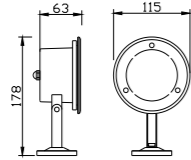

WD-S053

Material:

- The whole lamp is stainless steel
- The diffuser is tempered glass
- All fasteners screws,nuts are stainless steel (exposed)

Craftwork:

- On the surface of the vacuum casting copper processing
- Anti corrosion,anti acid and alkali

Light:

LED Module
5w/6w/7w/9w

Color:

Matt black Light matt grey Deep matt grey

Matt coffee

DC 12V/50Hz IP68 +65°C -20°C CE CCC

Material:

- The whole lamp is stainless steel
- The diffuser is tempered glass
- All fasteners screws,nuts are stainless steel (exposed)

Craftwork:

- On the surface of the vacuum casting copper processing
- Anti corrosion,anti acid and alkali

Light:

LED Module
3w/6w

Color:

Matt black Light matt grey Deep matt grey

Matt coffee

DC 12V/50Hz IP68 +65°C -20°C CE CCC