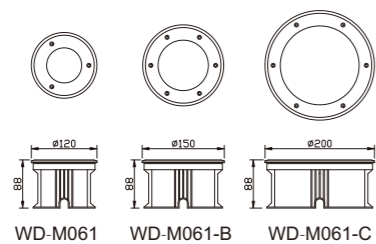

Color:

Matt black   Light matt grey   Deep matt grey

Matt coffee

DC 12V/50Hz IP68 +65°C -20°C CE CCC