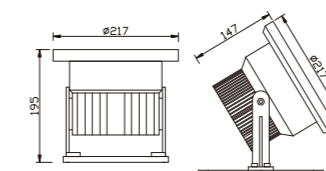

Material:

- The whole lamp is stainless steel
- The diffuser is tempered glass
- All fasteners screws,nuts are stainless steel (exposed)

Craftwork:

- Wire drawing surface and sealing oil treatment
- Anti corrosion,anti acid and alkali

Light:

LED Module

9w/12w

Color:

- Matt black
- Light matt grey
- Deep matt grey
- Matt coffee
- Golden

DC 12V/50Hz IP68 +65°C -20°C CE CCC