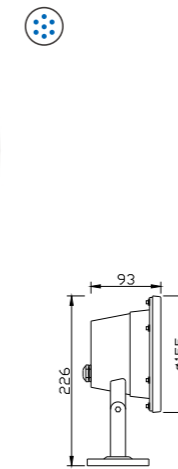

Light:

LED Module 
6w/9w/12w

Color:

- Matt black
- Light matt grey
- Deep matt grey
- Matt coffee

DC 12V/50Hz IP68 +65°C -20°C CE CCC

WD-S075

Material:

- The whole lamp is stainless steel
- The diffuser is tempered glass
- All fasteners screws,nuts are stainless steel (exposed)