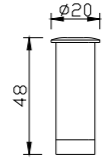

WD-S056

Material:

- The whole lamp is stainless steel, the built-in fitting is engineering plastic.
- The diffuser is tempered glass
- All fasteners screws, nuts are stainless steel (exposed)

Craftwork:

- Anti ultraviolet radiation outdoor plastic powder
- Anti corrosion, anti acid and alkali

Light:

LED Module
1w/2w/3w

Color:

Matt black   Light matt grey   Deep matt grey

Matt coffee

DC 12V/50Hz   IP68   +65°C / -20°C   CE   CCC

Material:

- The whole lamp is stainless steel, the built-in fitting is engineering plastic.
- The diffuser is tempered glass
- All fasteners screws, nuts are stainless steel (exposed)

Craftwork:

- Anti ultraviolet radiation outdoor plastic powder
- Anti corrosion, anti acid and alkali

Light:

LED Module
1w/2w/3w

Color:

Matt black   Light matt grey   Deep matt grey

Matt coffee

DC 12V/50Hz   IP68   +65°C / -20°C   CE   CCC