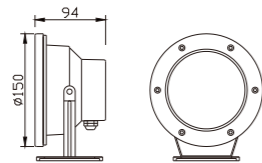

Material:

- The whole lamp is stainless steel
- The diffuser is tempered glass
- All fasteners screws,nuts are stainless steel (exposed)

Craftwork:

- Wire drawing surface and sealing oil treatment
- Anti corrosion,anti acid and alkali

Light:

LED Module
6w/9w/12w

Color:

- Matt black
- Light matt grey
- Deep matt grey
- Matt coffee

DC 12V/50Hz IP68 +65°C -20°C CE CCC