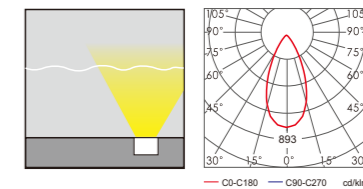

Material:

- The whole lamp is stainless steel, the built-in fitting is engineering plastic.
- The diffuser is tempered glass
- All fasteners screws, nuts are stainless steel (exposed)

Craftwork:

- Anti ultraviolet radiation outdoor plastic powder
- Anti corrosion, anti acid and alkali

Light:

LED Module
1w/2w/3w

Color:

Matt black   Light matt grey   Deep matt grey

Matt coffee

DC 12V/50Hz   IP68   +65°C / -20°C   CE   CCC