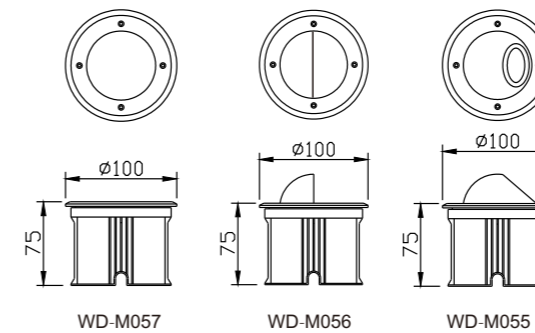

Color:

Matt black   Light matt grey   Deep matt grey

Matt coffee

DC 12V/50Hz IP68 +65°C -20°C CE CCC