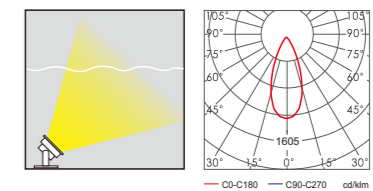

Material:

- The whole lamp is stainless steel
- The diffuser is tempered glass
- All fasteners screws,nuts are stainless steel (exposed)

Craftwork:

- On the surface of the vacuum casting copper processing
- Anti corrosion,anti acid and alkali

Light:

LED Module
5w/6w/7w/9w

Color:

Matt black Light matt grey Deep matt grey

Matt coffee

DC 12V/50Hz IP68 +65°C -20°C CE CCC

Material:

- The whole lamp is stainless steel
- The diffuser is tempered glass
- All fasteners screws,nuts are stainless steel (exposed)

Craftwork:

- On the surface of the vacuum casting copper processing
- Anti corrosion,anti acid and alkali

Light:

LED Module
3w/6w

Color:

Matt black Light matt grey Deep matt grey

Matt coffee

DC 12V/50Hz IP68 +65°C -20°C CE CCC