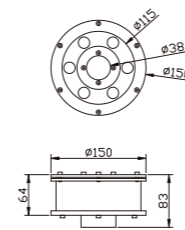

Material:

- The bottom case is stainless steel
- The diffuser is PC
- All fasteners screws,nuts are stainless steel (exposed)

Craftwork:

- The surface is stainless steel color
- Anti corrosion,anti acid and alkali

Light:

LED Module
3w/6w

Color:

Matt black Light matt grey Deep matt grey

Matt coffee

DC 12V/50Hz IP68 +65°C -20°C CE CCC

WD-M527

Material:

- The whole lamp is aluminum products,the cover is stainless steel
- The diffuser is tempered glass
- All fasteners screws,nuts are stainless steel (exposed)

Craftwork:

- Anti ultraviolet radiation outdoor plastic powder
- Anti corrosion,anti acid and alkali

Light:

LED Module
6w/9w/12w

Color:

Matt black Light matt grey Deep matt grey

Matt coffee

DC 12V/50Hz IP68 +65°C -20°C CE CCC