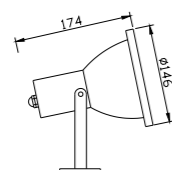

Color:

Matt black Light matt grey Deep matt grey

Matt coffee

DC 12V/50Hz IP68 +65°C -20°C CE CCC

WD-S062