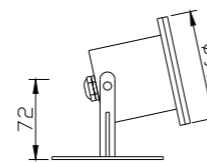

Material:

- The whole lamp is stainless steel
- The diffuser is tempered glass
- All fasteners screws,nuts are stainless steel (exposed)

Craftwork:

- On the surface of the vacuum casting copper processing
- Anti corrosion,anti acid and alkali

Light:

LED Module
5w/6w/7w/9w

Color:

Matt black Light matt grey Deep matt grey

Matt coffee

DC 12V/50Hz IP68 +65°C -20°C CE CCC

Material:

- The whole lamp is stainless steel
- The diffuser is tempered glass
- All fasteners screws,nuts are stainless steel (exposed)

Craftwork:

- On the surface of the vacuum casting copper processing
- Anti corrosion,anti acid and alkali

Light:

LED Module
3w/6w

Color:

Matt black Light matt grey Deep matt grey

Matt coffee

DC 12V/50Hz IP68 +65°C -20°C CE CCC