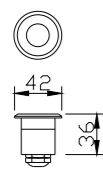

Material:

- The whole lamp is stainless steel, the built-in fitting is engineering plastic.
- The diffuser is tempered glass
- All fasteners screws, nuts are stainless steel (exposed)

Craftwork:

- Anti ultraviolet radiation outdoor plastic powder
- Anti corrosion, anti acid and alkali

Light:

LED Module
1w/2w/3w

Color:

Matt black   Light matt grey   Deep matt grey

Matt coffee

DC 12V/50Hz   IP68   +65°C / -20°C   CE   CCC

WD-M505

Material:

- The whole lamp is stainless steel, the built-in fitting is engineering plastic.
- The diffuser is tempered glass
- All fasteners screws, nuts are stainless steel (exposed)

Craftwork:

- Anti ultraviolet radiation outdoor plastic powder
- Anti corrosion, anti acid and alkali

Light:

LED Module
1w/2w/3w

Color:

Matt black   Light matt grey   Deep matt grey

Matt coffee

DC 12V/50Hz   IP68   +65°C / -20°C   CE   CCC