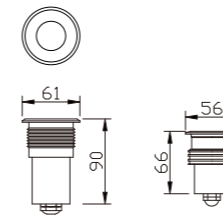

Material:

- The whole lamp is stainless steel, the built-in fitting is engineering plastic.
- The diffuser is tempered glass
- All fasteners screws, nuts are stainless steel (exposed)

Craftwork:

- Anti ultraviolet radiation outdoor plastic powder
- Anti corrosion, anti acid and alkali

Light:

LED Module
1w/2w/3w

Color:

Matt black   Light matt grey   Deep matt grey

Matt coffee

DC 12V/50Hz   IP68   +65°C / -20°C   CE   CCC