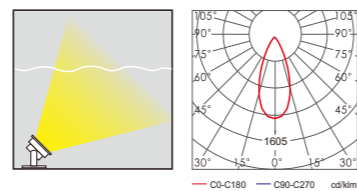

Material:

- The whole lamp is stainless steel
- The diffuser is tempered glass
- All fasteners screws,nuts are stainless steel (exposed)

Craftwork:

- On the surface of the vacuum casting copper processing
- Anti corrosion,anti acid and alkali

Light:

LED Module
5w/6w/7w/9w

Color:

Matt black Light matt grey Deep matt grey

Matt coffee

DC 12V/50Hz IP68 +65°C -20°C CE CCC

Material:

- The whole lamp is stainless steel
- The diffuser is tempered glass
- All fasteners screws,nuts are stainless steel (exposed)

Craftwork:

- On the surface of the vacuum casting copper processing
- Anti corrosion,anti acid and alkali

Light:

LED Module
3w/6w

Color:

Matt black Light matt grey Deep matt grey

Matt coffee

DC 12V/50Hz IP68 +65°C -20°C CE CCC