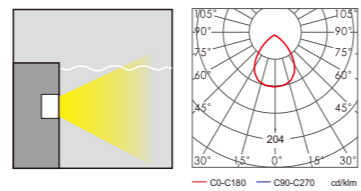

Light:

LED Module
3w/6w/9w

Color:

Matt black Light matt grey Deep matt grey

Matt coffee

DC 12V/50Hz IP68 +65°C -20°C CE CCC

WD-M139

Material: