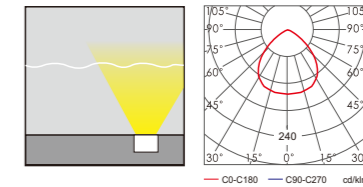

Material:

- The whole lamp is stainless steel, the built-in fitting is engineering plastic.
- The diffuser is tempered glass
- All fasteners screws, nuts are stainless steel (exposed)

Craftwork:

- Anti ultraviolet radiation outdoor plastic powder
- Anti corrosion, anti acid and alkali

Light:

LED Module
1w/2w/3w

Color:

Matt black   Light matt grey   Deep matt grey

Matt coffee

DC 12V/50Hz   IP68   +65°C / -20°C   CE   CCC