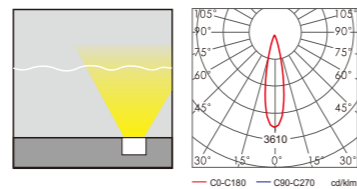

Material:

- The whole lamp is stainless steel, the built-in fitting is engineering plastic.
- The diffuser is tempered glass
- All fasteners screws, nuts are stainless steel (exposed)

Craftwork:

- Anti ultraviolet radiation outdoor plastic powder
- Anti corrosion, anti acid and alkali

Light:

LED Module
1w/2w/3w

Color:

Matt black   Light matt grey   Deep matt grey

Matt coffee

DC 12V/50Hz   IP68   +65°C / -20°C   CE   CCC