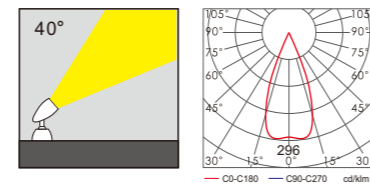

Color:

- Matt black
- Light matt grey
- Deep matt grey
- Matt coffee

AC 220V/50Hz IP65 +65°C -20°C CE CCC

WD-S083-A