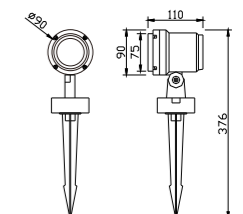

Material:

- The whole lamp is all aluminum products
- The diffuser is tempered glass
- All fasteners screws,nuts are 304 stainless steel (exposed)

Craftwork:

- Anti ultraviolet radiation outdoor polyester powder
- Anti corrosion,anti acid and alkali

Light:

LED Module COB LED
3w/6w/9w/12w/24w 5w/10w/20w

Color:

- Matt black
- Light matt grey
- Deep matt grey
- Matt coffee

AC 220V/50Hz IP65 +65°C -20°C CE CCC