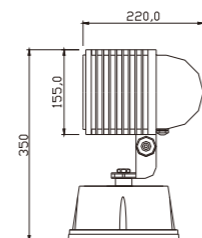

Material:

- The whole lamp is all aluminum products
- The diffuser is tempered glass
- All fasteners screws,nuts are 304 stainless steel (exposed)

Craftwork:

- Anti ultraviolet radiation outdoor polyester powder
- Anti corrosion,anti acid and alkali

Light:

COB LED LED Module MH(CDM) G12
20w 12w/18w/24w 35w/70w

Color:

- Matt black
- Light matt grey
- Deep matt grey
- Matt coffee

AC 220V/50Hz IP65 +65°C -20°C CE CCC

外观设计专利号：201430015834.0

WD-S507

Material:

- The whole lamp is all aluminum products
- The diffuser is tempered glass
- All fasteners screws,nuts are 304 stainless steel (exposed)

Craftwork:

- Anti ultraviolet radiation outdoor polyester powder
- Anti corrosion,anti acid and alkali

Light:

COB LED LED Module
5w/10w/20 5w/10w/15w

Color:

- Matt black
- Light matt grey
- Deep matt grey
- Matt coffee

AC 220V/50Hz IP65 +65°C -20°C CE CCC