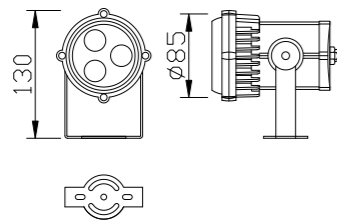

Material:

- The whole lamp is all aluminum products
- The diffuser is tempered glass
- All fasteners screws,nuts are 304 stainless steel (exposed)

Craftwork:

- Anti ultraviolet radiation outdoor polyester powder
- Anti corrosion,anti acid and alkali

Light:

LED Module
3w/6w/9w/12w

Color:

- Matt black
- Light matt grey
- Deep matt grey
- Matt coffee

AC 220V/50Hz IP65 +65°C -20°C CE CCC

Material:

- The whole lamp is all aluminum products
- The diffuser is tempered glass
- All fasteners screws,nuts are 304 stainless steel (exposed)

Craftwork:

- Anti ultraviolet radiation outdoor polyester powder
- Anti corrosion,anti acid and alkali

Light:

COB LED LED Module MH(CDM) G12
10w/20w/30w 3w/6w/9w 35w/70w

Color:

- Matt black
- Light matt grey
- Deep matt grey
- Matt coffee

AC 220V/50Hz IP65 +65°C -20°C CE CCC