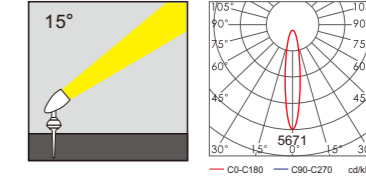

Material:

- The whole lamp is all aluminum products
- The diffuser is tempered glass
- All fasteners screws,nuts are 304 stainless steel (exposed)

Craftwork:

- Anti ultraviolet radiation outdoor polyester powder
- Anti corrosion,anti acid and alkali

Light:

COB LED LED Module MH(CDM) G12
20w 12w/18w/24w 35w/70w

Color:

- Matt black
- Light matt grey
- Deep matt grey
- Matt coffee

AC 220V/50Hz IP65 +65°C -20°C CE CCC

外观设计专利号：201430015834.0

Material:

- The whole lamp is all aluminum products
- The diffuser is tempered glass
- All fasteners screws,nuts are 304 stainless steel (exposed)

Craftwork:

- Anti ultraviolet radiation outdoor polyester powder
- Anti corrosion,anti acid and alkali

Light:

COB LED LED Module
5w/10w/20 5w/10w/15w

Color:

- Matt black
- Light matt grey
- Deep matt grey
- Matt coffee

AC 220V/50Hz IP65 +65°C -20°C CE CCC