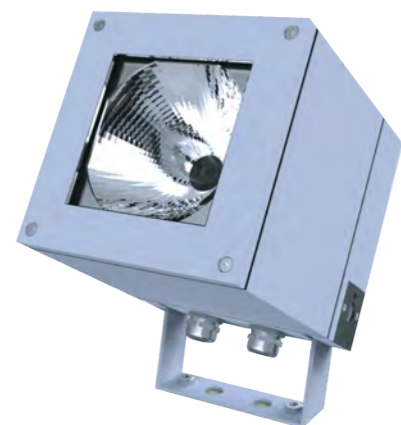

Material:

- The whole lamp is all aluminum products
- The diffuser is tempered glass
- All fasteners screws,nuts are 304 stainless steel (exposed)

Craftwork:

- Anti ultraviolet radiation outdoor polyester powder
- Anti corrosion,anti acid and alkali

Light:

MH(CDM) G12 MHN Rx7s
35w/70w 70w

Color:

- Matt black
- Light matt grey
- Deep matt grey
- Matt coffee

AC 220V/50Hz IP65 +65°C -20°C CE CCC

Please contact the customer service about how to choose and combine the accessories such as light source, optical lens, anti-dazzle/shading accessories, diffuser and filter.

WD-S521-A

配件	配件
Color Filter	Anti-glare Cap C
Wide Light Lens	Anti-glare Cover
Dispersion Prism	Light Chopper
Ellipse Facula Lens	Anti-glare Swing Plate
Anti-glare Cap A	Anti-glare Grid
Anti-glare Cap B	Visor