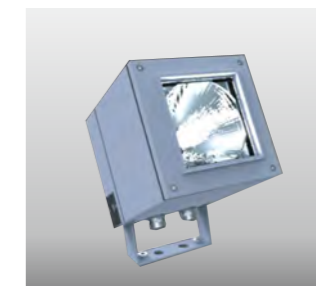

Material:

- The whole lamp is all aluminum products
- The diffuser is tempered glass
- All fasteners screws,nuts are 304 stainless steel (exposed)

Craftwork:

- Anti ultraviolet radiation outdoor polyester powder
- Anti corrosion,anti acid and alkali

Light:

MH(CDM) G12 MHN Rx7s
35w/70w 70w

Color:

- Matt black
- Light matt grey
- Deep matt grey
- Matt coffee

AC 220V/50Hz IP65 +65°C -20°C CE CCC

Please contact the customer service about how to choose and combine the accessories such as light source, optical lens, anti-dazzle/shading accessories, diffuser and filter.

WD-S521-A

WD-S521-C

配件	配件
Color Filter	Anti-glare Cap C
Wide Light Lens	Anti-glare Cover
Dispersion Prism	Light Chopper
Ellipse Facula Lens	Anti-glare Swing Plate
Anti-glare Cap A	Anti-glare Grid
Anti-glare Cap B	Visor