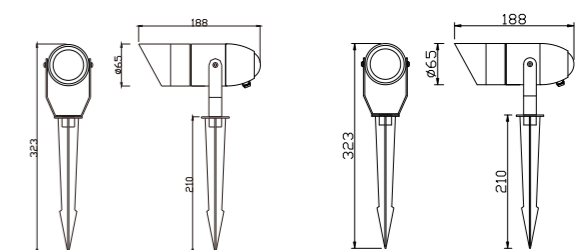

Material:

- The whole lamp is all aluminum products
- The diffuser is tempered glass
- All fasteners screws,nuts are 304 stainless steel (exposed)

Craftwork:

- Anti ultraviolet radiation outdoor polyester powder
- Anti corrosion,anti acid and alkali

Light:

LED Module COB LED
3w/6w/9w 5w/10w

Color:

- Matt black
- Light matt grey
- Deep matt grey
- Matt coffee

AC 220V/50Hz IP65 +65°C -20°C CE CCC

Material:

- The whole lamp is all aluminum products
- The diffuser is tempered glass
- All fasteners screws,nuts are 304 stainless steel (exposed)

Craftwork:

- Anti ultraviolet radiation outdoor polyester powder
- Anti corrosion,anti acid and alkali

Light:

LED Module COB LED
3w/6w/9w 5w/10w

Color:

- Matt black
- Light matt grey
- Deep matt grey
- Matt coffee

AC 220V/50Hz IP65 +65°C -20°C CE CCC