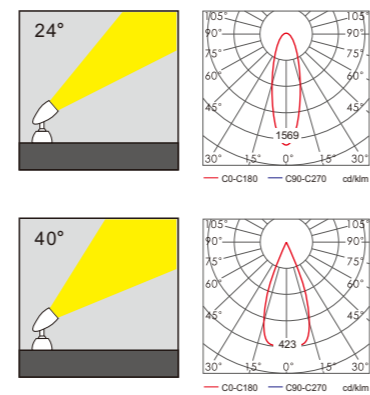

Color:

- Matt black
- Light matt grey
- Deep matt grey
- Matt coffee

AC 220V/50Hz IP65 +65°C -20°C CE CCC

WD-S501-A