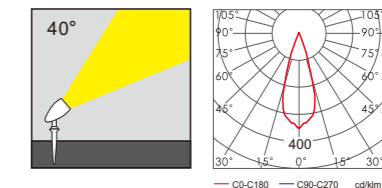

Material:

- The whole lamp is all aluminum products
- The diffuser is tempered glass
- All fasteners screws,nuts are 304 stainless steel (exposed)

Craftwork:

- Anti ultraviolet radiation outdoor polyester powder
- Anti corrosion,anti acid and alkali

Light:

LED Module COB LED
3w/6w/9w/12w/24w 5w/10w/20w

Color:

- Matt black
- Light matt grey
- Deep matt grey
- Matt coffee

AC 220V/50Hz IP65 +65°C -20°C CE CCC