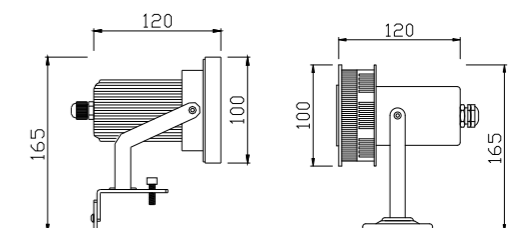

Material:

- The whole lamp is all aluminum products
- The diffuser is tempered glass
- All fasteners screws,nuts are 304 stainless steel (exposed)

Craftwork:

- Anti ultraviolet radiation outdoor polyester powder
- Anti corrosion,anti acid and alkali

Light:

LED Module
1×3w

Color:

- Matt black
- Light matt grey
- Deep matt grey
- Matt coffee

AC 220V/50Hz IP65 +65°C -20°C CE CCC