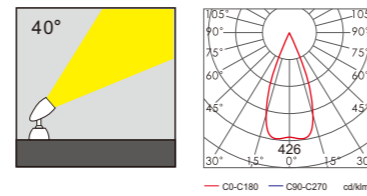

Color:

- Matt black
- Light matt grey
- Deep matt grey
- Matt coffee

AC 220V/50Hz IP65 +65°C -20°C CE CCC