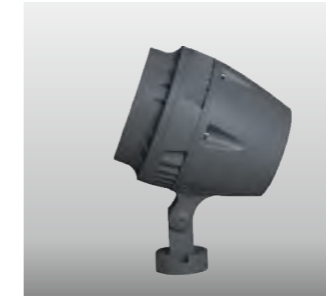

WD-S501-B

Material:

- The whole lamp is all aluminum products
- The diffuser is tempered glass
- All fasteners screws,nuts are 304 stainless steel (exposed)

Craftwork:

- Anti ultraviolet radiation outdoor polyester powder
- Anti corrosion,anti acid and alkali

Light:

COB LED LED Module
30w/50w/100w 72x1w/72x2w

Color:

- Matt black
- Light matt grey
- Deep matt grey
- Matt coffee

AC 220V/50Hz IP65 +65°C -20°C CE CCC