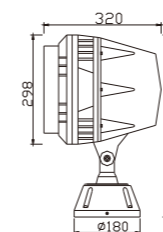

Material:

- The whole lamp is all aluminum products
- The diffuser is tempered glass
- All fasteners screws,nuts are 304 stainless steel (exposed)

Craftwork:

- Anti ultraviolet radiation outdoor polyester powder
- Anti corrosion,anti acid and alkali

Light:

COB LED
30w/50w/100w

Color:

- Matt black
- Light matt grey
- Deep matt grey
- Matt coffee

AC 220V/50Hz IP65 +65°C -20°C CE CCC

Material:

- The whole lamp is all aluminum products
- The diffuser is tempered glass
- All fasteners screws,nuts are 304 stainless steel (exposed)

Craftwork:

- Anti ultraviolet radiation outdoor polyester powder
- Anti corrosion,anti acid and alkali

Light:

COB LED LED Module
30w/50w/100w 72x1w/72x2w

Color:

- Matt black
- Light matt grey
- Deep matt grey
- Matt coffee

AC 220V/50Hz IP65 +65°C -20°C CE CCC