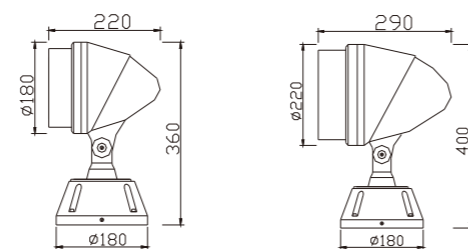

Material:

- The whole lamp is all aluminum products
- The diffuser is tempered glass
- All fasteners screws,nuts are 304 stainless steel (exposed)

Craftwork:

- Anti ultraviolet radiation outdoor polyester powder
- Anti corrosion,anti acid and alkali

Light:

COB LED LED Module
30w/50w/100w 72x1w/72x2w

Color:

- Matt black
- Light matt grey
- Deep matt grey
- Matt coffee

AC 220V/50Hz IP65 +65°C -20°C CE CCC