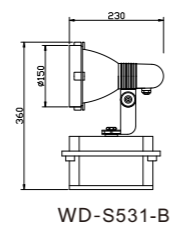

Material:

- The whole lamp is all aluminum products
- The diffuser is tempered glass
- All fasteners screws,nuts are 304 stainless steel (exposed)

Craftwork:

- Anti ultraviolet radiation outdoor polyester powder
- Anti corrosion,anti acid and alkali

Light:

LED Module CFL E27 CDM-T G12
6w/9w/12w 16w/18w/23w 35w/70w

Color:

- Matt black
- Light matt grey
- Deep matt grey
- Matt coffee

AC 220V/50Hz IP65

Material:

- The whole lamp is all aluminum products
- The diffuser is tempered glass
- All fasteners screws,nuts are 304 stainless steel (exposed)

Craftwork:

- Anti ultraviolet radiation outdoor polyester powder
- Anti corrosion,anti acid and alkali

Light:

LED Module
3w/6w/9w/12w

Color:

- Matt black
- Light matt grey
- Deep matt grey
- Matt coffee

AC 220V/50Hz IP65 +65°C -20°C

Product Name:

- Clamp-tree Spot Light/Tie-to-tree Spot Light