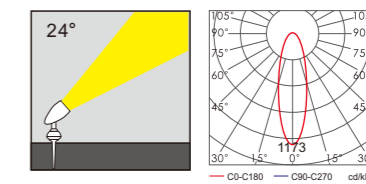

Material:

- The whole lamp is all aluminum products
- The diffuser is tempered glass
- All fasteners screws,nuts are 304 stainless steel (exposed)

Craftwork:

- Anti ultraviolet radiation outdoor polyester powder
- Anti corrosion,anti acid and alkali

Light:

COB LED LED Module MH(CDM) G12
20w 12w/18w/24w 35w/70w

Color:

- Matt black
- Light matt grey
- Deep matt grey
- Matt coffee

AC 220V/50Hz IP65 +65°C -20°C CE CCC

外观设计专利号：201430015834.0

Material:

- The whole lamp is all aluminum products
- The diffuser is tempered glass
- All fasteners screws,nuts are 304 stainless steel (exposed)

Craftwork:

- Anti ultraviolet radiation outdoor polyester powder
- Anti corrosion,anti acid and alkali

Light:

COB LED LED Module
5w/10w/20 5w/10w/15w

Color:

- Matt black
- Light matt grey
- Deep matt grey
- Matt coffee

AC 220V/50Hz IP65 +65°C -20°C CE CCC