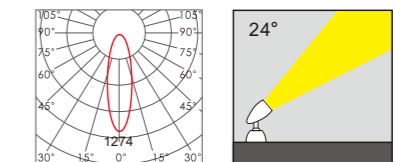

Color:

- Matt black
- Light matt grey
- Deep matt grey
- Matt coffee

AC 220V/50Hz IP65 +65°C -20°C CE CCC