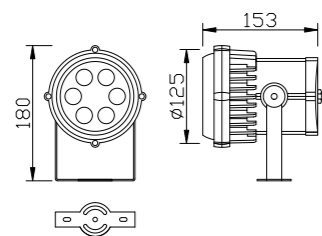

Color:

- Matt black
- Light matt grey
- Deep matt grey
- Matt coffee

AC 220V/50Hz IP65 +65°C -20°C CE CCC