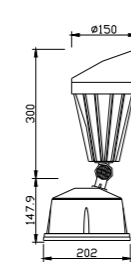

Material:

- The whole lamp is all aluminum products
- The diffuser is tempered glass
- All fasteners screws,nuts are 304 stainless steel (exposed)

Craftwork:

- Anti ultraviolet radiation outdoor polyester powder
- Anti corrosion,anti acid and alkali

Light:

COB LED 10w/20w | LED Module 3w/5w/6w/10w | MH(CDM) G12 35w/70w

Color:

- Matt black
- Light matt grey
- Deep matt grey
- Matt coffee

AC 220V/50Hz IP65 +65°C -20°C CE CCC

WD-S083-A

Material:

- The whole lamp is all aluminum products
- The diffuser is tempered glass
- All fasteners screws,nuts are 304 stainless steel (exposed)

Craftwork:

- Anti ultraviolet radiation outdoor polyester powder
- Anti corrosion,anti acid and alkali

Light:

COB LED 5w/10w | LED Module 3w/6w/9w | MH(CDM) G12 35w/70w

Color:

- Matt black
- Light matt grey
- Deep matt grey
- Matt coffee

AC 220V/50Hz IP65 +65°C -20°C CE CCC

光源:

LED Module 10w | MH(CDM) G12 35w