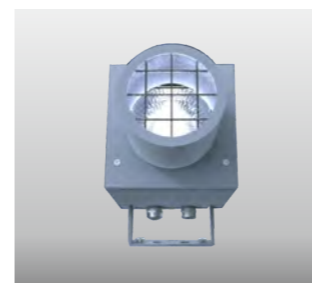

WD-S521-E

WD-S521-F