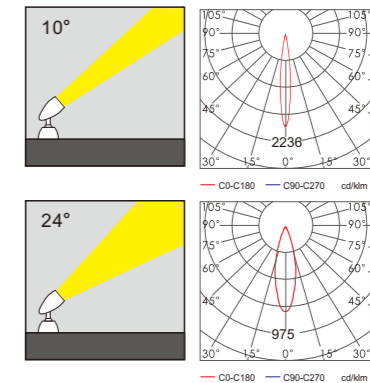

Material:

- The whole lamp is all aluminum products
- The diffuser is tempered glass
- All fasteners screws,nuts are 304 stainless steel (exposed)

Craftwork:

- Anti ultraviolet radiation outdoor polyester powder
- Anti corrosion,anti acid and alkali

Light:

LED Module
1×3w

Color:

- Matt black
- Light matt grey
- Deep matt grey
- Matt coffee

AC 220V/50Hz IP65 +65°C -20°C CE CCC

WD-S537

Material:

- The whole lamp is all aluminum products
- The diffuser is tempered glass
- All fasteners screws,nuts are 304 stainless steel (exposed)

Craftwork:

- Anti ultraviolet radiation outdoor polyester powder
- Anti corrosion,anti acid and alkali

Light:

LED Module
1×3w

Color:

- Matt black
- Light matt grey
- Deep matt grey
- Matt coffee

AC 220V/50Hz IP65 +65°C -20°C CE CCC