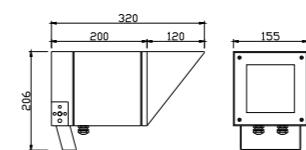

Material:

- The whole lamp is all aluminum products
- The diffuser is tempered glass
- All fasteners screws,nuts are 304 stainless steel (exposed)

Craftwork:

- Anti ultraviolet radiation outdoor polyester powder
- Anti corrosion,anti acid and alkali

Light:

MH(CDM) G12 MHN Rx7s
35w/70w 70w

Color:

- Matt black
- Light matt grey
- Deep matt grey
- Matt coffee

AC 220V/50Hz IP65 +65°C -20°C CE CCC

Please contact the customer service about how to choose and combine the accessories such as light source, optical lens, anti-dazzle/shading accessories, diffuser and filter.

WD-S521-A

WD-S521-C

配件	配件
Color Filter	Anti-glare Cap C
Wide Light Lens	Anti-glare Cover
Dispersion Prism	Light Chopper
Ellipse Facula Lens	Anti-glare Swing Plate
Anti-glare Cap A	Anti-glare Grid
Anti-glare Cap B	Visor