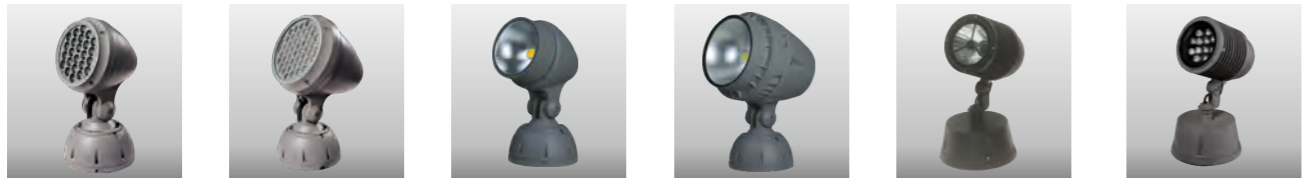

Spot Light

WD-S501-A P280 WD-S501-B P281 WD-S503 P282 WD-S505 P283 WD-S004 P284 WD-S004-H P284

WD-S004-L P284 WD-S008 P285 WD-S014 P285 WD-S083-A P286 WD-S083-C P286 WD-S025 P287

WD-S509 P287 WD-S511 P287 WD-S057 P288 WD-S057-A P288 WD-S009-B P289 WD-S009-A P289

eave lamp

WD-S535 P302 WD-S537 P302 WD-S039 P303 WD-S539 P303

TFB

Spot Light

Material:

- The whole lamp is all aluminum products
- The diffuser is tempered glass
- All fasteners screws,nuts are 304 stainless steel (exposed)

WD-S501-A

Material:

- The whole lamp is all aluminum products
- The diffuser is tempered glass
- All fasteners screws,nuts are 304 stainless steel (exposed)

Craftwork:

- Anti ultraviolet radiation outdoor polyester powder
- Anti corrosion,anti acid and alkali

Light:

LED Module
36w/48w

Color:

- Matt black
- Light matt grey
- Deep matt grey
- Matt coffee

AC 220V/50Hz IP65 +65°C -20°C CE CCC

WD-S501-B

Material:

- The whole lamp is all aluminum products
- The diffuser is tempered glass
- All fasteners screws,nuts are 304 stainless steel (exposed)