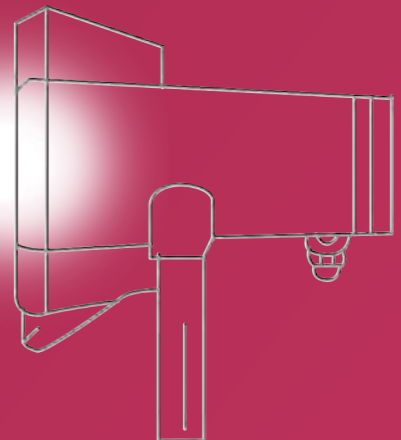

Spot Light

Pin Lamp

eave lamp

TFB

Spot Light