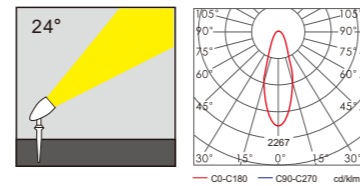

Color:

- Matt black
- Light matt grey
- Deep matt grey
- Matt coffee

AC 220V/50Hz IP65 +65°C -20°C CE CCC

WD-S026