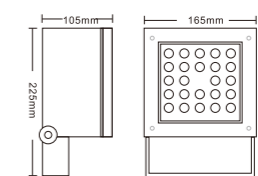

Material:

- The whole lamp is all aluminum products
- The diffuser is tempered glass
- All fasteners screws,nuts are 304 stainless steel (exposed)

Craftwork:

- Anti ultraviolet radiation outdoor polyester powder
- Anti corrosion,anti acid and alkali

Light:

LED Module
25w

Color:

- Matt black
- Light matt grey
- Deep matt grey
- Matt coffee

AC 220V/50Hz IP65 +65°C -20°C CE CCC

Material:

- The whole lamp is all aluminum products
- The diffuser is tempered glass
- All fasteners screws,nuts are 304 stainless steel (exposed)

Craftwork:

- Anti ultraviolet radiation outdoor polyester powder
- Anti corrosion,anti acid and alkali

Light:

LED Module
6w/9w/12w/18w/24w

Color:

- Matt black
- Light matt grey
- Deep matt grey
- Matt coffee

AC 220V/50Hz IP65 +65°C -20°C CE CCC