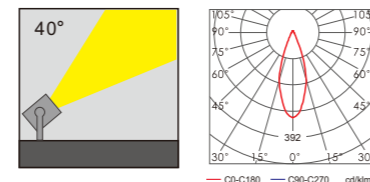

Color:

- Matt black
- Light matt grey
- Deep matt grey
- Matt coffee

AC 220V/50Hz IP65 +65°C -20°C CE CCC

WD-S517