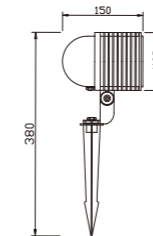

Material:

- The whole lamp is all aluminum products
- The diffuser is tempered glass
- All fasteners screws,nuts are 304 stainless steel (exposed)

Craftwork:

- Anti ultraviolet radiation outdoor polyester powder
- Anti corrosion,anti acid and alkali

Light:

COB LED LED Module
5w/10w/20 5w/10w/15w

Color:

- Matt black
- Light matt grey
- Deep matt grey
- Matt coffee

AC 220V/50Hz IP65 +65°C -20°C CE CCC