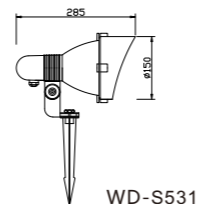

Material:

- The whole lamp is all aluminum products
- The diffuser is tempered glass
- All fasteners screws,nuts are 304 stainless steel (exposed)

Craftwork:

- Anti ultraviolet radiation outdoor polyester powder
- Anti corrosion,anti acid and alkali

Light:

LED Module CFL E27 CDM-T G12
6w/9w/12w 16w/18w/23w 35w/70w

Color:

- Matt black
- Light matt grey
- Deep matt grey
- Matt coffee

AC 220V/50Hz IP65

WD-S531

Material:

- The whole lamp is all aluminum products
- The diffuser is tempered glass
- All fasteners screws,nuts are 304 stainless steel (exposed)

Craftwork:

- Anti ultraviolet radiation outdoor polyester powder
- Anti corrosion,anti acid and alkali

Light:

LED Module
3w/6w/9w/12w

Color:

- Matt black
- Light matt grey
- Deep matt grey
- Matt coffee

AC 220V/50Hz IP65 +65°C -20°C

Product Name:

- Clamp-tree Spot Light/Tie-to-tree Spot Light