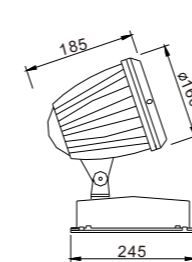

Material:

- The whole lamp is all aluminum products
- The diffuser is tempered glass
- All fasteners screws,nuts are 304 stainless steel (exposed)

Craftwork:

- Anti ultraviolet radiation outdoor polyester powder
- Anti corrosion,anti acid and alkali

Light:

COB LED 10w/20w | LED Module 3w/5w/6w/10w | MH(CDM) G12 35w/70w

Color:

- Matt black
- Light matt grey
- Deep matt grey
- Matt coffee

AC 220V/50Hz IP65 +65°C -20°C CE CCC

Material:

- The whole lamp is all aluminum products
- The diffuser is tempered glass
- All fasteners screws,nuts are 304 stainless steel (exposed)

Craftwork:

- Anti ultraviolet radiation outdoor polyester powder
- Anti corrosion,anti acid and alkali

Light:

COB LED 5w/10w | LED Module 3w/6w/9w | MH(CDM) G12 35w/70w

Color:

- Matt black
- Light matt grey
- Deep matt grey
- Matt coffee

AC 220V/50Hz IP65 +65°C -20°C CE CCC

光源:

LED Module 10w | MH(CDM) G12 35w