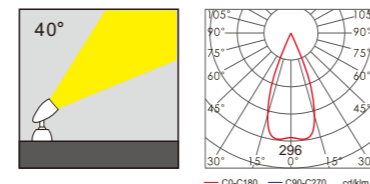

Material:

- The whole lamp is all aluminum products
- The diffuser is tempered glass
- All fasteners screws,nuts are 304 stainless steel (exposed)

Craftwork:

- Anti ultraviolet radiation outdoor polyester powder
- Anti corrosion,anti acid and alkali

Light:

COB LED LED Module MH(CDM) G12
20w 12w/18w/24w 35w/70w

Color:

- Matt black
- Light matt grey
- Deep matt grey
- Matt coffee

AC 220V/50Hz IP65 +65°C -20°C CE CCC

外观设计专利号：201430015834.0

Material:

- The whole lamp is all aluminum products
- The diffuser is tempered glass
- All fasteners screws,nuts are 304 stainless steel (exposed)

Craftwork:

- Anti ultraviolet radiation outdoor polyester powder
- Anti corrosion,anti acid and alkali

Light:

COB LED LED Module
5w/10w/20 5w/10w/15w

Color:

- Matt black
- Light matt grey
- Deep matt grey
- Matt coffee

AC 220V/50Hz IP65 +65°C -20°C CE CCC