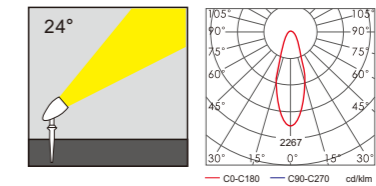

Color:

- Matt black
- Light matt grey
- Deep matt grey
- Matt coffee

AC 220V/50Hz IP65 +65°C -20°C CE CCC

WD-S529