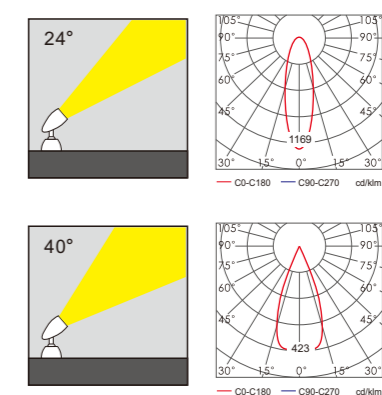

Light:

LED Module
36w/48w

Color:

- Matt black
- Light matt grey
- Deep matt grey
- Matt coffee

AC 220V/50Hz IP65 +65°C -20°C CE CCC

WD-S501-B

Material:

- The whole lamp is all aluminum products
- The diffuser is tempered glass
- All fasteners screws,nuts are 304 stainless steel (exposed)