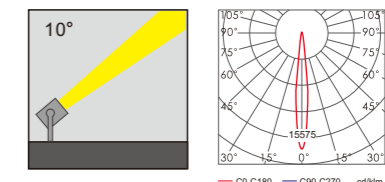

Color:

- Matt black
- Light matt grey
- Deep matt grey
- Matt coffee

AC 220V/50Hz IP65 +65°C -20°C CE CCC

WD-S519-A