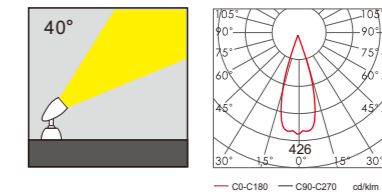

Color:

- Matt black
- Light matt grey
- Deep matt grey
- Matt coffee

AC 220V/50Hz IP65 +65°C -20°C CE CCC