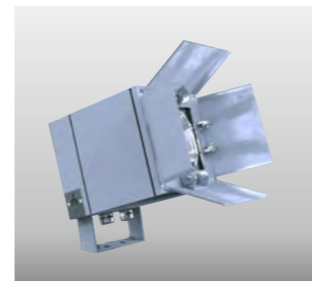

Material:

- The whole lamp is all aluminum products
- The diffuser is tempered glass
- All fasteners screws,nuts are 304 stainless steel (exposed)

Craftwork:

- Anti ultraviolet radiation outdoor polyester powder
- Anti corrosion,anti acid and alkali

Light:

MH(CDM) G12 MHN Rx7s
35w/70w 70w

Color:

- Matt black
- Light matt grey
- Deep matt grey
- Matt coffee

AC 220V/50Hz IP65 +65°C -20°C CE CCC

Please contact the customer service about how to choose and combine the accessories such as light source, optical lens, anti-dazzle/shading accessories, diffuser and filter.

WD-S521-A

WD-S521-C

配件	配件
Color Filter	Anti-glare Cap C
Wide Light Lens	Anti-glare Cover
Dispersion Prism	Light Chopper
Ellipse Facula Lens	Anti-glare Swing Plate
Anti-glare Cap A	Anti-glare Grid
Anti-glare Cap B	Visor