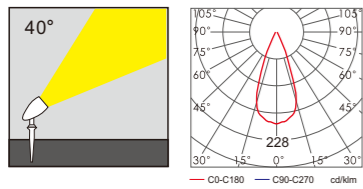

WD-S523-B

Material:

- The whole lamp is all aluminum products
- The diffuser is tempered glass
- All fasteners screws,nuts are 304 stainless steel (exposed)

Craftwork:

- Anti ultraviolet radiation outdoor polyester powder
- Anti corrosion,anti acid and alkali

Light:

LED Module COB LED
4w/8w/9w/18w 5w/10w/15w/20w

Color:

- Matt black
- Light matt grey
- Deep matt grey
- Matt coffee

AC 220V/50Hz IP65 +65°C -20°C CE CCC

Material:

- The whole lamp is all aluminum products
- The diffuser is tempered glass
- All fasteners screws,nuts are 304 stainless steel (exposed)

Craftwork:

- Anti ultraviolet radiation outdoor polyester powder
- Anti corrosion,anti acid and alkali

Light:

LED Module COB LED
3w/6w/9w/12w/24w 5w/10w/20w

Color:

- Matt black
- Light matt grey
- Deep matt grey
- Matt coffee

AC 220V/50Hz IP65 +65°C -20°C CE CCC