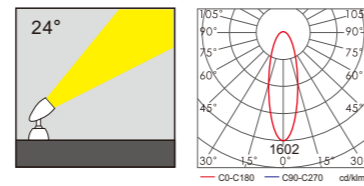

Color:

- Matt black
- Light matt grey
- Deep matt grey
- Matt coffee

AC 220V/50Hz IP65 +65°C -20°C CE CCC

WD-S513-B