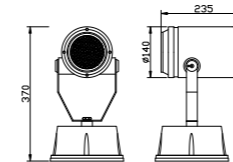

Color:

- Matt black
- Light matt grey
- Deep matt grey
- Matt coffee

AC 220V/50Hz IP65 +65°C -20°C CE CCC