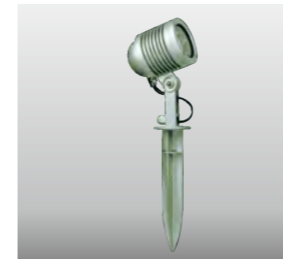

Material:

- The whole lamp is all aluminum products
- The diffuser is tempered glass
- All fasteners screws,nuts are 304 stainless steel (exposed)

Craftwork:

- Anti ultraviolet radiation outdoor polyester powder
- Anti corrosion,anti acid and alkali

Light:

COB LED LED Module MH(CDM) G12
20w 12w/18w/24w 35w/70w

Color:

- Matt black
- Light matt grey
- Deep matt grey
- Matt coffee

AC 220V/50Hz IP65 +65°C -20°C CE CCC

外观设计专利号：201430015834.0

WD-S507

Material:

- The whole lamp is all aluminum products
- The diffuser is tempered glass
- All fasteners screws,nuts are 304 stainless steel (exposed)

Craftwork:

- Anti ultraviolet radiation outdoor polyester powder
- Anti corrosion,anti acid and alkali

Light:

COB LED LED Module
5w/10w/20 5w/10w/15w

Color:

- Matt black
- Light matt grey
- Deep matt grey
- Matt coffee

AC 220V/50Hz IP65 +65°C -20°C CE CCC