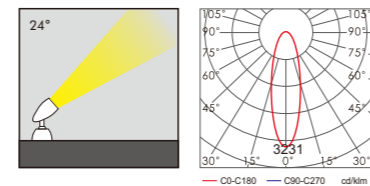

Material:

- The whole lamp is all aluminum products
- The diffuser is tempered glass
- All fasteners screws,nuts are 304 stainless steel (exposed)

Craftwork:

- Anti ultraviolet radiation outdoor polyester powder
- Anti corrosion,anti acid and alkali

Light:

COB LED
30w/50w/100w

Color:

- Matt black
- Light matt grey
- Deep matt grey
- Matt coffee

AC 220V/50Hz IP65 +65°C -20°C CE CCC

WD-S503-B

Material:

- The whole lamp is all aluminum products
- The diffuser is tempered glass
- All fasteners screws,nuts are 304 stainless steel (exposed)

Craftwork:

- Anti ultraviolet radiation outdoor polyester powder
- Anti corrosion,anti acid and alkali

Light:

COB LED LED Module
30w/50w/100w 72x1w/72x2w

Color:

- Matt black
- Light matt grey
- Deep matt grey
- Matt coffee

AC 220V/50Hz IP65 +65°C -20°C CE CCC