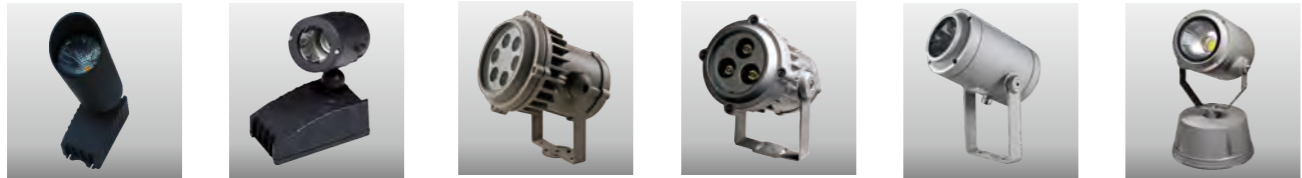

Spot Light

WD-S501-A P280 WD-S501-B P281 WD-S503 P282 WD-S505 P283 WD-S004 P284 WD-S004-H P284

WD-S004-L P284 WD-S008 P285 WD-S014 P285 WD-S083-A P286 WD-S083-C P286 WD-S025 P287

WD-S509 P287 WD-S511 P287 WD-S057 P288 WD-S057-A P288 WD-S009-B P289 WD-S009-A P289

eave lamp

WD-S535 P302 WD-S537 P302 WD-S039 P303 WD-S539 P303

TFB

Spot Light

Material:

- The whole lamp is all aluminum products
- The diffuser is tempered glass
- All fasteners screws,nuts are 304 stainless steel (exposed)

WD-S501-A

Material:

- The whole lamp is all aluminum products
- The diffuser is tempered glass
- All fasteners screws,nuts are 304 stainless steel (exposed)

Craftwork:

- Anti ultraviolet radiation outdoor polyester powder
- Anti corrosion,anti acid and alkali

Light:

LED Module
36w/48w

Color:

- Matt black
- Light matt grey
- Deep matt grey
- Matt coffee

AC 220V/50Hz IP65 +65°C -20°C CE CCC

WD-S501-B

Material:

- The whole lamp is all aluminum products
- The diffuser is tempered glass
- All fasteners screws,nuts are 304 stainless steel (exposed)