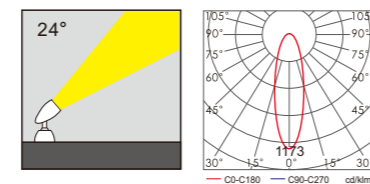

Color:

- Matt black
- Light matt grey
- Deep matt grey
- Matt coffee

AC 220V/50Hz IP65 +65°C -20°C CE CCC

WD-S083-A