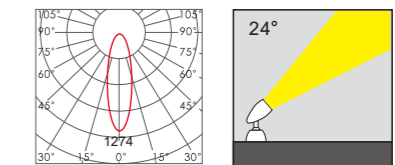

Light:

COB LED 5w/10w | LED Module 3w/6w/9w | MH(CDM) G12 35w/70w

Color:

- Matt black
- Light matt grey
- Deep matt grey
- Matt coffee

AC 220V/50Hz IP65 +65°C -20°C CE CCC

光源:

LED Module 10w | MH(CDM) G12 35w