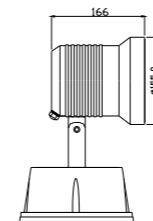

Material:

- The whole lamp is all aluminum products
- The diffuser is tempered glass
- All fasteners screws,nuts are 304 stainless steel (exposed)

Craftwork:

- Anti ultraviolet radiation outdoor polyester powder
- Anti corrosion,anti acid and alkali

Light:

COB LED LED Module MH(CDM) G12
20w 12w/18w/24w 35w/70w

Color:

- Matt black
- Light matt grey
- Deep matt grey
- Matt coffee

AC 220V/50Hz IP65 +65°C -20°C CE CCC

外观设计专利号：201430015834.0

Material:

- The whole lamp is all aluminum products
- The diffuser is tempered glass
- All fasteners screws,nuts are 304 stainless steel (exposed)

Craftwork:

- Anti ultraviolet radiation outdoor polyester powder
- Anti corrosion,anti acid and alkali

Light:

COB LED LED Module
5w/10w/20 5w/10w/15w

Color:

- Matt black
- Light matt grey
- Deep matt grey
- Matt coffee

AC 220V/50Hz IP65 +65°C -20°C CE CCC