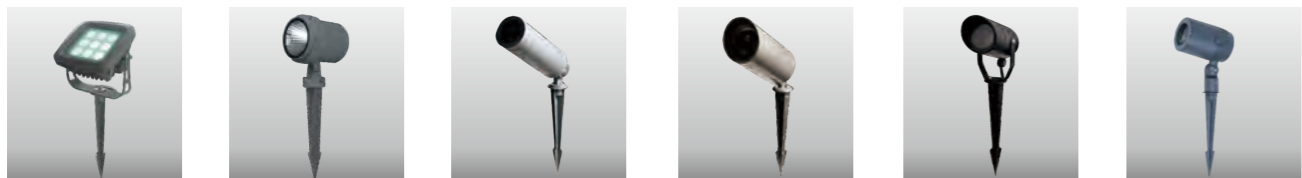

Pin Lamp

WD-S523 P296 WD-S525 P297 WD-S087 P298 WD-S026 P298 WD-S095 P299 WD-S29 P299