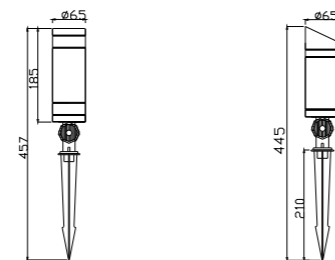

Material:

- The whole lamp is all aluminum products
- The diffuser is tempered glass
- All fasteners screws,nuts are 304 stainless steel (exposed)

Craftwork:

- Anti ultraviolet radiation outdoor polyester powder
- Anti corrosion,anti acid and alkali

Light:

LED Module COB LED
3w/6w/9w 5w/10w

Color:

- Matt black
- Light matt grey
- Deep matt grey
- Matt coffee

AC 220V/50Hz IP65 +65°C -20°C CE CCC

WD-S095

Material:

- The whole lamp is all aluminum products
- The diffuser is tempered glass
- All fasteners screws,nuts are 304 stainless steel (exposed)

Craftwork:

- Anti ultraviolet radiation outdoor polyester powder
- Anti corrosion,anti acid and alkali

Light:

LED Module COB LED
3w/6w/9w 5w/10w

Color:

- Matt black
- Light matt grey
- Deep matt grey
- Matt coffee

AC 220V/50Hz IP65 +65°C -20°C CE CCC