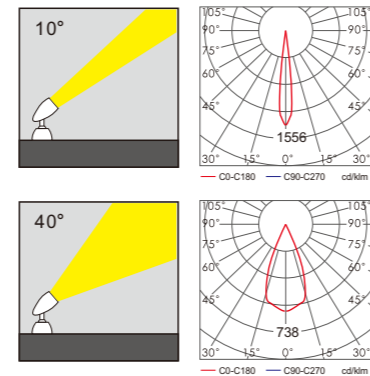

Material:

- The whole lamp is all aluminum products
- The diffuser is tempered glass
- All fasteners screws,nuts are 304 stainless steel (exposed)

Craftwork:

- Anti ultraviolet radiation outdoor polyester powder
- Anti corrosion,anti acid and alkali

Light:

LED Module
1×3w

Color:

- Matt black
- Light matt grey
- Deep matt grey
- Matt coffee

AC 220V/50Hz IP65 +65°C -20°C CE CCC

WD-S039

Material:

- The whole lamp is all aluminum products
- The diffuser is tempered glass
- All fasteners screws,nuts are 304 stainless steel (exposed)

Craftwork:

- Anti ultraviolet radiation outdoor polyester powder
- Anti corrosion,anti acid and alkali

Light:

LED Module
1×3w

Color:

- Matt black
- Light matt grey
- Deep matt grey
- Matt coffee

AC 220V/50Hz IP65 +65°C -20°C CE CCC