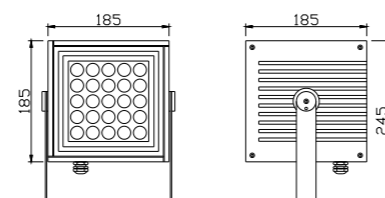

Material:

- The whole lamp is all aluminum products
- The diffuser is tempered glass
- All fasteners screws,nuts are 304 stainless steel (exposed)

Craftwork:

- Anti ultraviolet radiation outdoor polyester powder
- Anti corrosion,anti acid and alkali

Light:

LED Module
25w

Color:

- Matt black
- Light matt grey
- Deep matt grey
- Matt coffee

AC 220V/50Hz IP65 +65°C -20°C CE CCC

Material:

- The whole lamp is all aluminum products
- The diffuser is tempered glass
- All fasteners screws,nuts are 304 stainless steel (exposed)

Craftwork:

- Anti ultraviolet radiation outdoor polyester powder
- Anti corrosion,anti acid and alkali

Light:

LED Module
6w/9w/12w/18w/24w

Color:

- Matt black
- Light matt grey
- Deep matt grey
- Matt coffee

AC 220V/50Hz IP65 +65°C -20°C CE CCC