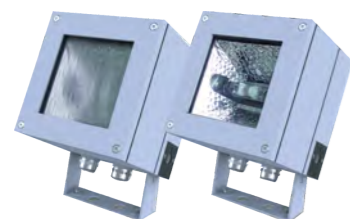

WD-S521-B

Please contact the customer service about how to choose and combine the accessories such as light source, optical lens, anti-dazzle/shading accessories, diffuser and filter.