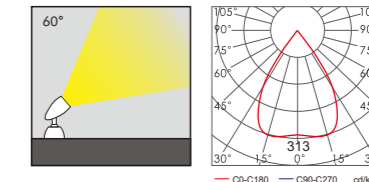

Light:

COB LED LED Module
30w/50w/100w 72x1w/72x2w

Color:

- Matt black
- Light matt grey
- Deep matt grey
- Matt coffee

AC 220V/50Hz IP65 +65°C -20°C CE CCC

WD-S505-A

WD-S505-B

WD-S004-H