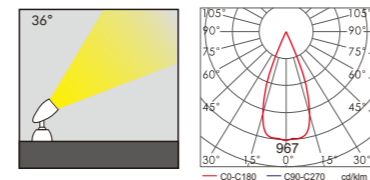

Material:

- The whole lamp is all aluminum products
- The diffuser is tempered glass
- All fasteners screws,nuts are 304 stainless steel (exposed)

Craftwork:

- Anti ultraviolet radiation outdoor polyester powder
- Anti corrosion,anti acid and alkali

Light:

COB LED
30w/50w/100w

Color:

- Matt black
- Light matt grey
- Deep matt grey
- Matt coffee

AC 220V/50Hz IP65 +65°C -20°C CE CCC

WD-S503-B

Material:

- The whole lamp is all aluminum products
- The diffuser is tempered glass
- All fasteners screws,nuts are 304 stainless steel (exposed)

Craftwork:

- Anti ultraviolet radiation outdoor polyester powder
- Anti corrosion,anti acid and alkali

Light:

COB LED LED Module
30w/50w/100w 72x1w/72x2w

Color:

- Matt black
- Light matt grey
- Deep matt grey
- Matt coffee

AC 220V/50Hz IP65 +65°C -20°C CE CCC