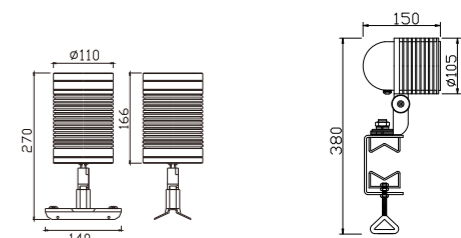

Product Name:

- Clamp-tree Spot Light/Tie-to-tree Spot Light