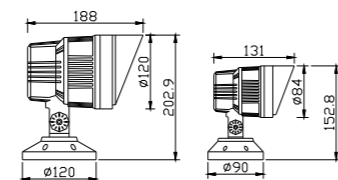

WD-S010

Material:

- The whole lamp is all aluminum products
- The diffuser is tempered glass
- All fasteners screws,nuts are 304 stainless steel (exposed)

Craftwork:

- Anti ultraviolet radiation outdoor polyester powder
- Anti corrosion,anti acid and alkali

Light:

LED Module COB LED
3w/6w/9w 20w/30w

Color:

- Matt black
- Light matt grey
- Deep matt grey
- Matt coffee

AC 220V/50Hz IP65 +65°C -20°C CE CCC