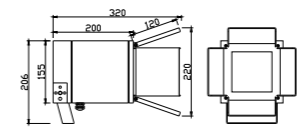

Material:

- The whole lamp is all aluminum products
- The diffuser is tempered glass
- All fasteners screws,nuts are 304 stainless steel (exposed)

Craftwork:

- Anti ultraviolet radiation outdoor polyester powder
- Anti corrosion,anti acid and alkali

Light:

MH(CDM) G12 MHN Rx7s
35w/70w 70w

Color:

- Matt black
- Light matt grey
- Deep matt grey
- Matt coffee

AC 220V/50Hz IP65 +65°C -20°C CE CCC

Please contact the customer service about how to choose and combine the accessories such as light source, optical lens, anti-dazzle/shading accessories, diffuser and filter.

WD-S521-A

WD-S521-D

配件	配件
Color Filter	Anti-glare Cap C
Wide Light Lens	Anti-glare Cover
Dispersion Prism	Light Chopper
Ellipse Facula Lens	Anti-glare Swing Plate
Anti-glare Cap A	Anti-glare Grid
Anti-glare Cap B	Visor