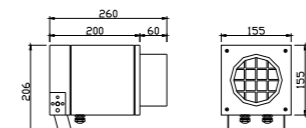

配件	配件
Color Filter	Anti-glare Cap C
Wide Light Lens	Anti-glare Cover
Dispersion Prism	Light Chopper
Ellipse Facula Lens	Anti-glare Swing Plate
Anti-glare Cap A	Anti-glare Grid
Anti-glare Cap B	Visor