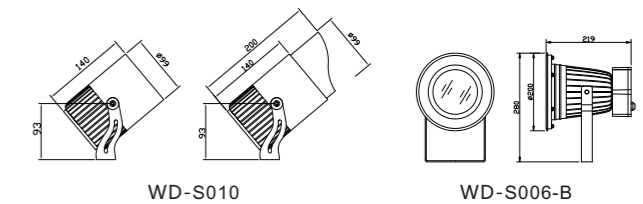

Material:

- The whole lamp is all aluminum products
- The diffuser is tempered glass
- All fasteners screws,nuts are 304 stainless steel (exposed)

Craftwork:

- Anti ultraviolet radiation outdoor polyester powder
- Anti corrosion,anti acid and alkali

Light:

LED Module
3w/6w/9w/12w

Color:

- Matt black
- Light matt grey
- Deep matt grey
- Matt coffee

AC 220V/50Hz IP65 +65°C -20°C CE CCC

Material:

- The whole lamp is all aluminum products
- The diffuser is tempered glass
- All fasteners screws,nuts are 304 stainless steel (exposed)

Craftwork:

- Anti ultraviolet radiation outdoor polyester powder
- Anti corrosion,anti acid and alkali

Light:

LED Module COB LED
3w/6w/9w 20w/30w

Color:

- Matt black
- Light matt grey
- Deep matt grey
- Matt coffee

AC 220V/50Hz IP65 +65°C -20°C CE CCC