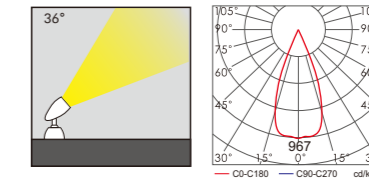

Material:

- The whole lamp is all aluminum products
- The diffuser is tempered glass
- All fasteners screws,nuts are 304 stainless steel (exposed)

Craftwork:

- Anti ultraviolet radiation outdoor polyester powder
- Anti corrosion,anti acid and alkali

Light:

COB LED
30w/50w/100w

Color:

- Matt black
- Light matt grey
- Deep matt grey
- Matt coffee

AC 220V/50Hz IP65 +65°C -20°C CE CCC

Material:

- The whole lamp is all aluminum products
- The diffuser is tempered glass
- All fasteners screws,nuts are 304 stainless steel (exposed)

Craftwork:

- Anti ultraviolet radiation outdoor polyester powder
- Anti corrosion,anti acid and alkali

Light:

COB LED LED Module
30w/50w/100w 72x1w/72x2w

Color:

- Matt black
- Light matt grey
- Deep matt grey
- Matt coffee

AC 220V/50Hz IP65 +65°C -20°C CE CCC

WD-S505-B