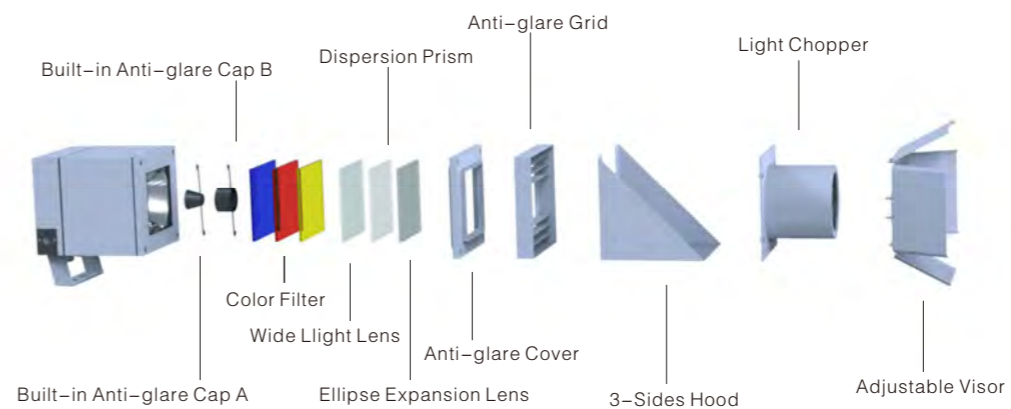

配件	配件
Color Filter	Anti-glare Cap C
Wide Light Lens	Anti-glare Cover
Dispersion Prism	Light Chopper
Ellipse Facula Lens	Anti-glare Swing Plate
Anti-glare Cap A	Anti-glare Grid
Anti-glare Cap B	Visor