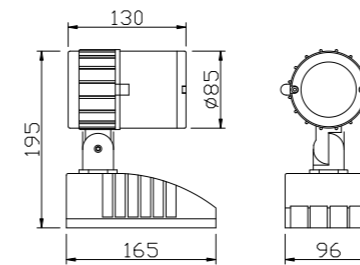

Material:

- The whole lamp is all aluminum products
- The diffuser is tempered glass
- All fasteners screws,nuts are 304 stainless steel (exposed)

Craftwork:

- Anti ultraviolet radiation outdoor polyester powder
- Anti corrosion,anti acid and alkali

Light:

COB LED 10w/20w | LED Module 3w/5w/6w/10w | MH(CDM) G12 35w/70w

Color:

- Matt black
- Light matt grey
- Deep matt grey
- Matt coffee

AC 220V/50Hz IP65 +65°C -20°C CE CCC

Material:

- The whole lamp is all aluminum products
- The diffuser is tempered glass
- All fasteners screws,nuts are 304 stainless steel (exposed)

Craftwork:

- Anti ultraviolet radiation outdoor polyester powder
- Anti corrosion,anti acid and alkali

Light:

COB LED 5w/10w | LED Module 3w/6w/9w | MH(CDM) G12 35w/70w

Color:

- Matt black
- Light matt grey
- Deep matt grey
- Matt coffee

AC 220V/50Hz IP65 +65°C -20°C CE CCC

光源:

LED Module 10w | MH(CDM) G12 35w