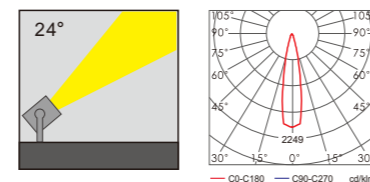

Color:

- Matt black
- Light matt grey
- Deep matt grey
- Matt coffee

AC 220V/50Hz IP65 +65°C -20°C CE CCC

WD-S517