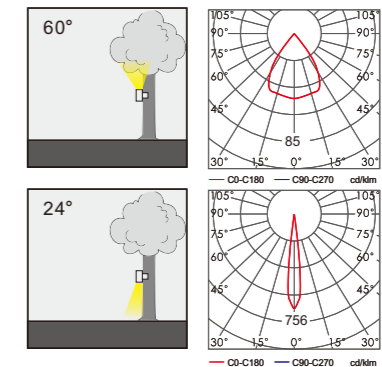

Material:

- The whole lamp is all aluminum products
- The diffuser is tempered glass
- All fasteners screws,nuts are 304 stainless steel (exposed)

Craftwork:

- Anti ultraviolet radiation outdoor polyester powder
- Anti corrosion,anti acid and alkali

Light:

LED Module CFL E27 CDM-T G12
6w/9w/12w 16w/18w/23w 35w/70w

Color:

- Matt black
- Light matt grey
- Deep matt grey
- Matt coffee

AC 220V/50Hz IP65

Material:

- The whole lamp is all aluminum products
- The diffuser is tempered glass
- All fasteners screws,nuts are 304 stainless steel (exposed)

Craftwork:

- Anti ultraviolet radiation outdoor polyester powder
- Anti corrosion,anti acid and alkali

Light:

LED Module
3w/6w/9w/12w

Color:

- Matt black
- Light matt grey
- Deep matt grey
- Matt coffee

AC 220V/50Hz IP65 +65°C -20°C

WD-S026

Product Name:

- Clamp-tree Spot Light/Tie-to-tree Spot Light