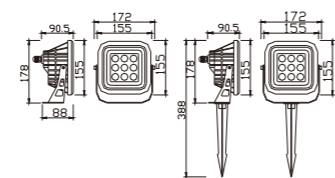

Material:

- The whole lamp is all aluminum products
- The diffuser is tempered glass
- All fasteners screws,nuts are 304 stainless steel (exposed)

Craftwork:

- Anti ultraviolet radiation outdoor polyester powder
- Anti corrosion,anti acid and alkali

Light:

LED Module COB LED
4w/8w/9w/18w 5w/10w/15w/20w