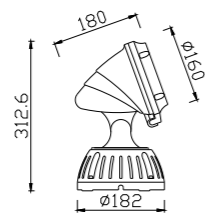

Color:

- Matt black
- Light matt grey
- Deep matt grey
- Matt coffee

AC 220V/50Hz IP65 +65°C -20°C CE CCC

WD-S501-A