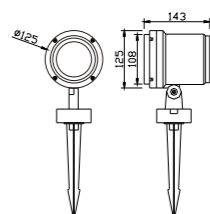

Material:

- The whole lamp is all aluminum products
- The diffuser is tempered glass
- All fasteners screws,nuts are 304 stainless steel (exposed)

Craftwork:

- Anti ultraviolet radiation outdoor polyester powder
- Anti corrosion,anti acid and alkali

Light:

LED Module COB LED
3w/6w/9w/12w/24w 5w/10w/20w

Color:

- Matt black
- Light matt grey
- Deep matt grey
- Matt coffee

AC 220V/50Hz IP65 +65°C -20°C CE CCC