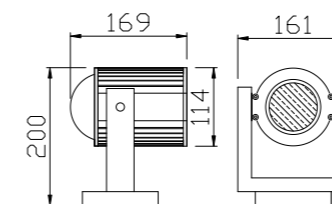

Color:

- Matt black
- Light matt grey
- Deep matt grey
- Matt coffee

AC 220V/50Hz IP65 +65°C -20°C CE CCC