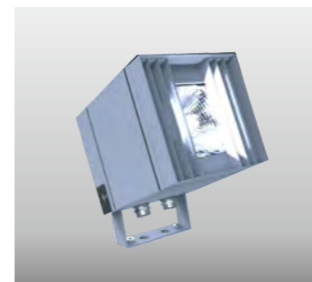

Material:

- The whole lamp is all aluminum products
- The diffuser is tempered glass
- All fasteners screws,nuts are 304 stainless steel (exposed)

Craftwork:

- Anti ultraviolet radiation outdoor polyester powder
- Anti corrosion,anti acid and alkali

Light:

MH(CDM) G12 MHN Rx7s
35w/70w 70w

Color:

- Matt black
- Light matt grey
- Deep matt grey
- Matt coffee

AC 220V/50Hz IP65 +65°C -20°C CE CCC

Please contact the customer service about how to choose and combine the accessories such as light source, optical lens, anti-dazzle/shading accessories, diffuser and filter.

WD-S521-A

WD-S521-D

配件	配件
Color Filter	Anti-glare Cap C
Wide Light Lens	Anti-glare Cover
Dispersion Prism	Light Chopper
Ellipse Facula Lens	Anti-glare Swing Plate
Anti-glare Cap A	Anti-glare Grid
Anti-glare Cap B	Visor