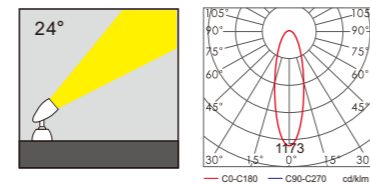

Material:

- The whole lamp is all aluminum products
- The diffuser is tempered glass
- All fasteners screws,nuts are 304 stainless steel (exposed)

Craftwork:

- Anti ultraviolet radiation outdoor polyester powder
- Anti corrosion,anti acid and alkali

Light:

COB LED LED Module MH(CDM) G12
20w 12w/18w/24w 35w/70w

Color:

- Matt black
- Light matt grey
- Deep matt grey
- Matt coffee

AC 220V/50Hz IP65 +65°C -20°C CE CCC

外观设计专利号：201430015834.0

Material:

- The whole lamp is all aluminum products
- The diffuser is tempered glass
- All fasteners screws,nuts are 304 stainless steel (exposed)

Craftwork:

- Anti ultraviolet radiation outdoor polyester powder
- Anti corrosion,anti acid and alkali

Light:

COB LED LED Module
5w/10w/20 5w/10w/15w

Color:

- Matt black
- Light matt grey
- Deep matt grey
- Matt coffee

AC 220V/50Hz IP65 +65°C -20°C CE CCC