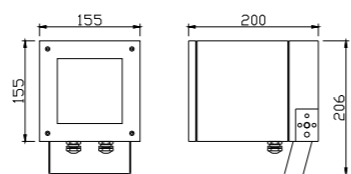

Material:

- The whole lamp is all aluminum products
- The diffuser is tempered glass
- All fasteners screws,nuts are 304 stainless steel (exposed)

Craftwork:

- Anti ultraviolet radiation outdoor polyester powder
- Anti corrosion,anti acid and alkali

Light:

MH(CDM) G12 MHN Rx7s
35w/70w 70w

Color:

- Matt black
- Light matt grey
- Deep matt grey
- Matt coffee

AC 220V/50Hz IP65 +65°C -20°C CE CCC

Please contact the customer service about how to choose and combine the accessories such as light source, optical lens, anti-dazzle/shading accessories, diffuser and filter.

WD-S521-A

配件	配件
Color Filter	Anti-glare Cap C
Wide Light Lens	Anti-glare Cover
Dispersion Prism	Light Chopper
Ellipse Facula Lens	Anti-glare Swing Plate
Anti-glare Cap A	Anti-glare Grid
Anti-glare Cap B	Visor