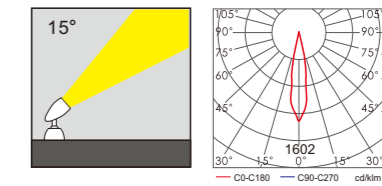

Material:

- The whole lamp is all aluminum products
- The diffuser is tempered glass
- All fasteners screws,nuts are 304 stainless steel (exposed)

Craftwork:

- Anti ultraviolet radiation outdoor polyester powder
- Anti corrosion,anti acid and alkali

Light:

LED Module
3w/6w/9w/12w

Color:

- Matt black
- Light matt grey
- Deep matt grey
- Matt coffee

AC 220V/50Hz IP65 +65°C -20°C CE CCC

Material:

- The whole lamp is all aluminum products
- The diffuser is tempered glass
- All fasteners screws,nuts are 304 stainless steel (exposed)

Craftwork:

- Anti ultraviolet radiation outdoor polyester powder
- Anti corrosion,anti acid and alkali

Light:

LED Module COB LED
3w/6w/9w 20w/30w

Color:

- Matt black
- Light matt grey
- Deep matt grey
- Matt coffee

AC 220V/50Hz IP65 +65°C -20°C CE CCC

WD-S006-B