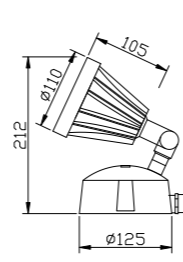

Material:

- The whole lamp is all aluminum products
- The diffuser is tempered glass
- All fasteners screws,nuts are 304 stainless steel (exposed)

Craftwork:

- Anti ultraviolet radiation outdoor polyester powder
- Anti corrosion,anti acid and alkali

Light:

COB LED 10w/20w | LED Module 3w/5w/6w/10w | MH(CDM) G12 35w/70w

Color:

- Matt black
- Light matt grey
- Deep matt grey
- Matt coffee

AC 220V/50Hz IP65 +65°C -20°C CE CCC

WD-S083-C

Material:

- The whole lamp is all aluminum products
- The diffuser is tempered glass
- All fasteners screws,nuts are 304 stainless steel (exposed)

Craftwork:

- Anti ultraviolet radiation outdoor polyester powder
- Anti corrosion,anti acid and alkali

Light:

COB LED 5w/10w | LED Module 3w/6w/9w | MH(CDM) G12 35w/70w

Color:

- Matt black
- Light matt grey
- Deep matt grey
- Matt coffee

AC 220V/50Hz IP65 +65°C -20°C CE CCC

光源:

LED Module 10w | MH(CDM) G12 35w