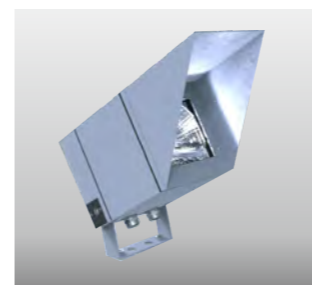

Material:

- The whole lamp is all aluminum products
- The diffuser is tempered glass
- All fasteners screws,nuts are 304 stainless steel (exposed)

Craftwork:

- Anti ultraviolet radiation outdoor polyester powder
- Anti corrosion,anti acid and alkali

Light:

MH(CDM) G12 MHN Rx7s
35w/70w 70w

Color:

- Matt black
- Light matt grey
- Deep matt grey
- Matt coffee

AC 220V/50Hz IP65 +65°C -20°C CE CCC

Please contact the customer service about how to choose and combine the accessories such as light source, optical lens, anti-dazzle/shading accessories, diffuser and filter.

WD-S521-A

配件	配件
Color Filter	Anti-glare Cap C
Wide Light Lens	Anti-glare Cover
Dispersion Prism	Light Chopper
Ellipse Facula Lens	Anti-glare Swing Plate
Anti-glare Cap A	Anti-glare Grid
Anti-glare Cap B	Visor