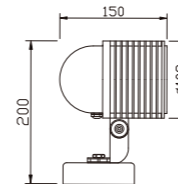

Material:

- The whole lamp is all aluminum products
- The diffuser is tempered glass
- All fasteners screws,nuts are 304 stainless steel (exposed)

Craftwork:

- Anti ultraviolet radiation outdoor polyester powder
- Anti corrosion,anti acid and alkali

Light:

COB LED LED Module MH(CDM) G12
20w 12w/18w/24w 35w/70w

Color:

- Matt black
- Light matt grey
- Deep matt grey
- Matt coffee

AC 220V/50Hz IP65 +65°C -20°C CE CCC

外观设计专利号：201430015834.0

Material:

- The whole lamp is all aluminum products
- The diffuser is tempered glass
- All fasteners screws,nuts are 304 stainless steel (exposed)

Craftwork:

- Anti ultraviolet radiation outdoor polyester powder
- Anti corrosion,anti acid and alkali

Light:

COB LED LED Module
5w/10w/20 5w/10w/15w

Color:

- Matt black
- Light matt grey
- Deep matt grey
- Matt coffee

AC 220V/50Hz IP65 +65°C -20°C CE CCC

WD-S008