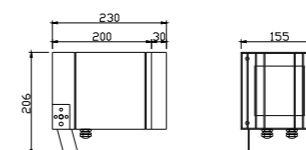

Material:

- The whole lamp is all aluminum products
- The diffuser is tempered glass
- All fasteners screws,nuts are 304 stainless steel (exposed)

Craftwork:

- Anti ultraviolet radiation outdoor polyester powder
- Anti corrosion,anti acid and alkali

Light:

MH(CDM) G12 MHN Rx7s
35w/70w 70w

Color:

- Matt black
- Light matt grey
- Deep matt grey
- Matt coffee

AC 220V/50Hz IP65 +65°C -20°C CE CCC

Please contact the customer service about how to choose and combine the accessories such as light source, optical lens, anti-dazzle/shading accessories, diffuser and filter.

WD-S521-A

WD-S521-E

WD-S521-F

配件	配件
Color Filter	Anti-glare Cap C
Wide Light Lens	Anti-glare Cover
Dispersion Prism	Light Chopper
Ellipse Facula Lens	Anti-glare Swing Plate
Anti-glare Cap A	Anti-glare Grid
Anti-glare Cap B	Visor