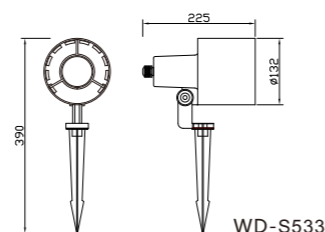

WD-S531-B

WD-S533