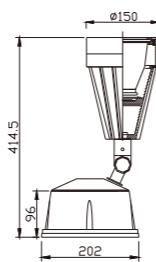

Material:

- The whole lamp is all aluminum products
- The diffuser is tempered glass
- All fasteners screws,nuts are 304 stainless steel (exposed)

Craftwork:

- Anti ultraviolet radiation outdoor polyester powder
- Anti corrosion,anti acid and alkali

Light:

COB LED 10w/20w | LED Module 3w/5w/6w/10w | MH(CDM) G12 35w/70w

Color:

- Matt black
- Light matt grey
- Deep matt grey
- Matt coffee

AC 220V/50Hz IP65 +65°C -20°C CE CCC

WD-S083-B

Material:

- The whole lamp is all aluminum products
- The diffuser is tempered glass
- All fasteners screws,nuts are 304 stainless steel (exposed)

Craftwork:

- Anti ultraviolet radiation outdoor polyester powder
- Anti corrosion,anti acid and alkali

Light:

COB LED 5w/10w | LED Module 3w/6w/9w | MH(CDM) G12 35w/70w

Color:

- Matt black
- Light matt grey
- Deep matt grey
- Matt coffee

AC 220V/50Hz IP65 +65°C -20°C CE CCC

光源:

LED Module 10w | MH(CDM) G12 35w