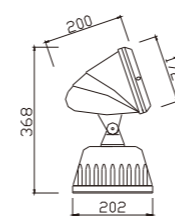

Light:

LED Module
36w/48w

Color:

- Matt black
- Light matt grey
- Deep matt grey
- Matt coffee

AC 220V/50Hz IP65 +65°C -20°C CE CCC

WD-S501-B

Material:

- The whole lamp is all aluminum products
- The diffuser is tempered glass
- All fasteners screws,nuts are 304 stainless steel (exposed)