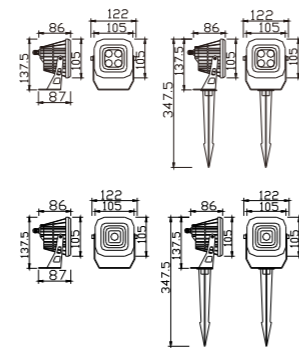

Material:

- The whole lamp is all aluminum products
- The diffuser is tempered glass
- All fasteners screws,nuts are 304 stainless steel (exposed)

Craftwork:

- Anti ultraviolet radiation outdoor polyester powder
- Anti corrosion,anti acid and alkali

Light:

LED Module COB LED
4w/8w/9w/18w 5w/10w/15w/20w