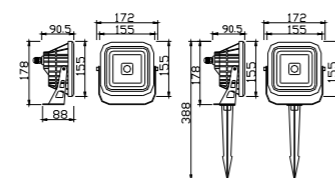

Material:

- The whole lamp is all aluminum products
- The diffuser is tempered glass
- All fasteners screws,nuts are 304 stainless steel (exposed)

Craftwork:

- Anti ultraviolet radiation outdoor polyester powder
- Anti corrosion,anti acid and alkali

Light:

LED Module COB LED
4w/8w/9w/18w 5w/10w/15w/20w